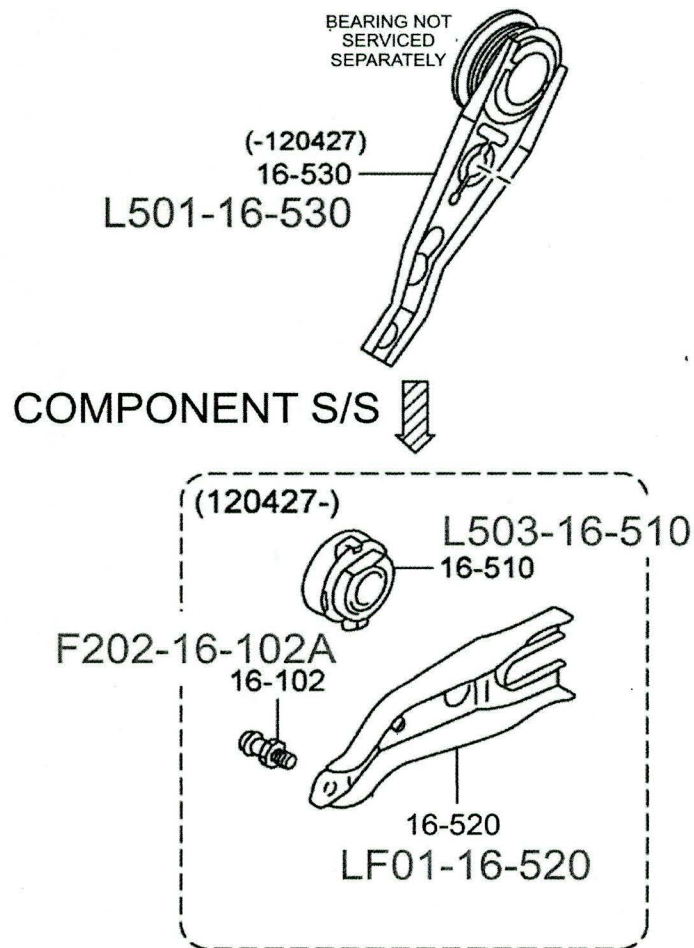

Parts

Mazda North American Operations
Irvine, CA 92618-2922

REFERENCE NO: RF-12-17

DATE: November 21, 2012

SUBJECT: 2008-2010 MAZDA5 and 2007-2013 MAZDA3 - Clutch Fork /Bearing Availability

Due to a running change, the clutch fork (with bearing) L501-16-530 is no longer available and has been replaced by a new designed fork as shown below. The component supersession is shown in eMDCS.

ORDERS FOR OLD FORK L501-16-530 SHOULD RECEIVE ONE EACH:

LF01-16-520 (New Fork)

L503-16-510 (New Bearing)

F202-16-102A (New Pivot)

Tony Lawrence

From: Chris Ciz
Sent: Wednesday, November 21, 2012 1:11 PM
Subject: Mazda Parts Flash