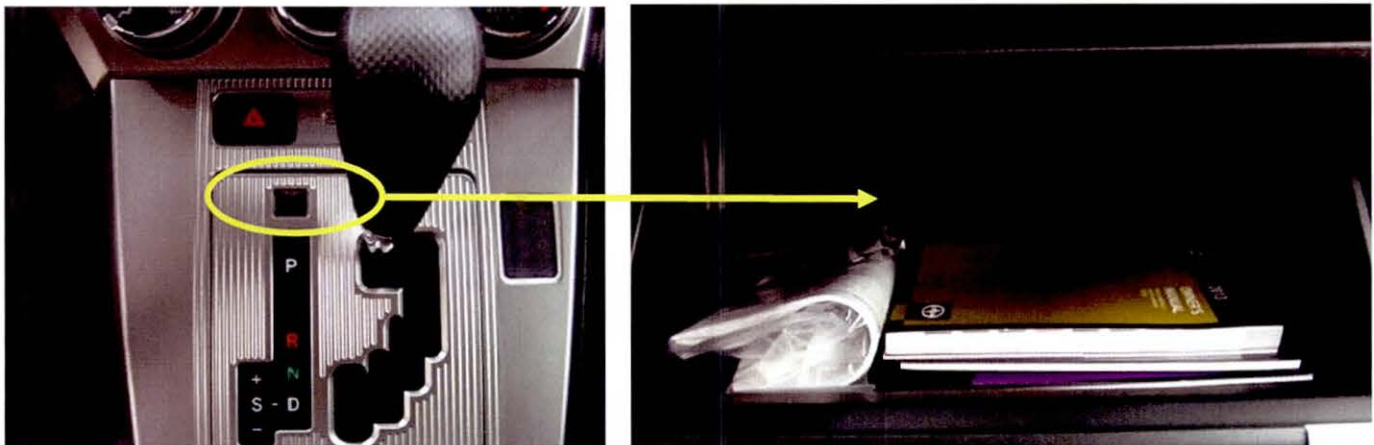

Subject <b>2013-2014 Scion xB: Shift-Lock Override Cover Location</b>		Market <b>USA</b>
Service Category <b>General</b>	Section <b>Pre-Delivery Service</b>	
Applicability <b>xB</b>		

<b>APPLICABLE VEHICLES</b>	
2013-2014	xB

**CONDITION**

The purpose of this Tech Tip is to help identify the shift-lock override cover location when performing Pre Delivery Service (PDS).

The shift lock override cover is typically attached to the shifter, for the xB however, the cover is located in the glove box.