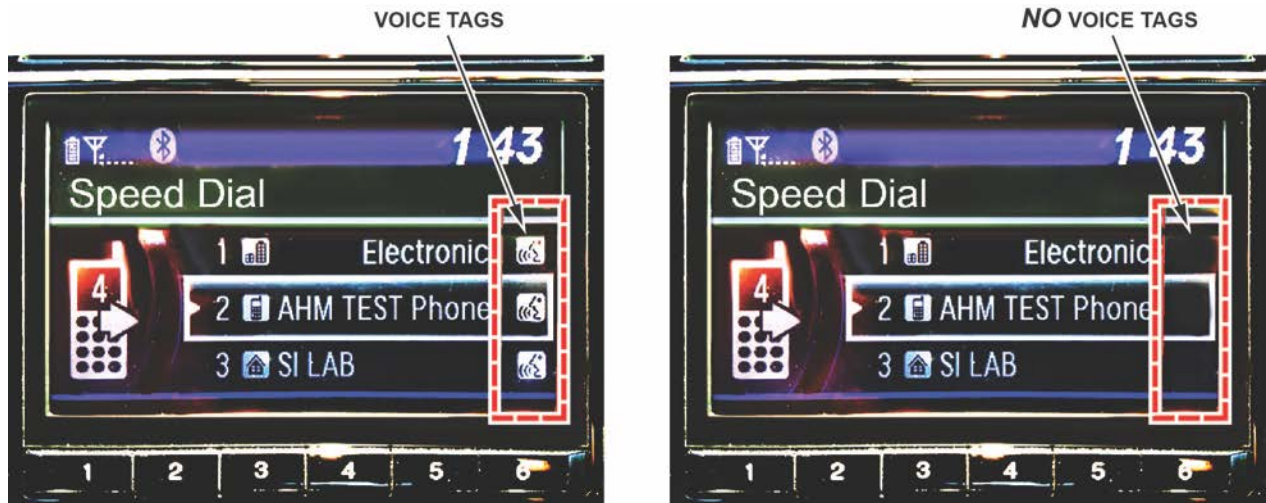

## Voice Tags Missing from 5-Inch Color Audio

### AFFECTED VEHICLES

2016 Civic LX, 2015–16 Fit LX, 2016 HR-V LX, and 2016 Pilot LX

When looking at the **Speed Dial** list, are the voice tag icons missing from phone entries that were previously voice tagged? This seems to happen randomly and when it does, the voice-tagged entries aren't searchable using voice commands.