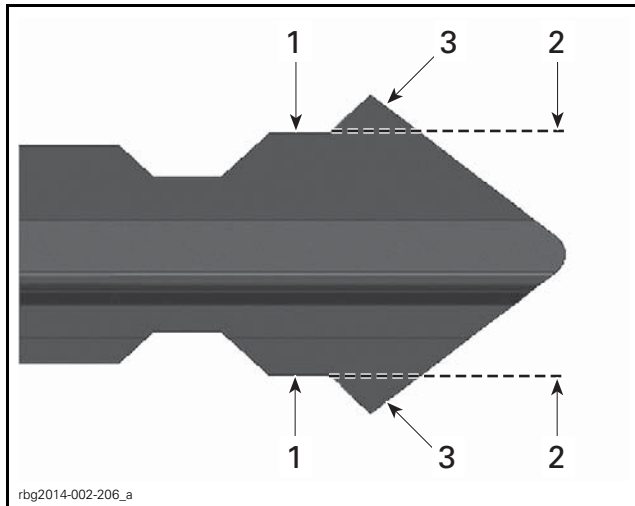

1. Key held in vise

NOTICE Do not overly tighten vise or damage to the key will occur.

2. Using a small rotary tool, grind off the last point on both sides of the end of the key.

NOTE: The height of the last flat surface will vary with the key code. The modified surface **must be in line with and square** to the last flat surface of the key.