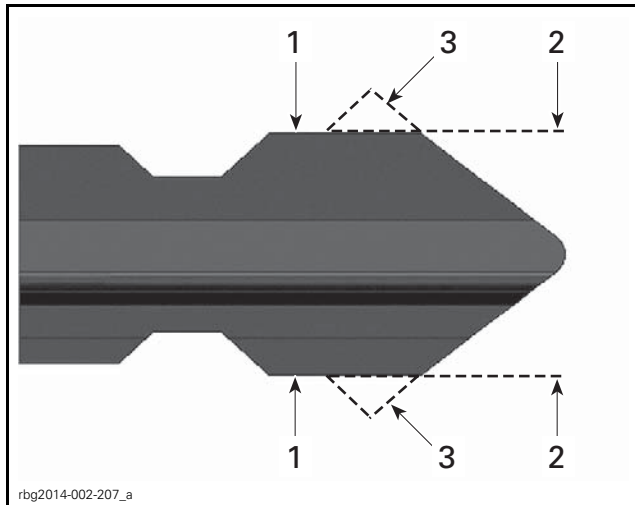

1. rbg2014-002-207_a
1. Reference flat surface
  2. Cut line
  3. Material removed

3. Ensure key functions properly:
  - Key ON/OFF
  - Seat unlock
  - Front storage compartment unlock
  - Rear cargo compartments unlock (RT model).

If the modified key functions properly, the procedure can be carried out on the second ignition key.

If the modified key **does not** function properly, carry out the following:

1. Submit a BOSSWeb case to the BRP technical support team.
2. Order a new blank key.
3. Have the key cut to the key tag code (same as original remaining key).
4. Perform key modification procedure on new key.
5. Ensure new key functions properly in ignition switch.

6. Using B.U.D.S., program new key code in ECM.
7. Ensure vehicle starts and operates normally with newly programmed key.

If the vehicle functions properly with the new modified key, modify remaining original key(s).

Submit a regular warranty claim for the blank key and cutting.

WARRANTY

Involved Vehicles Claiming

If the ignition switch was replaced, fill out either a:

- Regular warranty claim
- PDI claim

depending on whether the vehicle is registered or not.

Submit a campaign claim using the following information.

Campaign Number	2014-0010
Claim Type	Campaign Claim
Action	Repair
Flat Rate Time	0.3 hour
Expiry date	2016-12-31

Click in the *INSPECT AND REPAIR BOXES* while completing your claim on BOSSWeb.