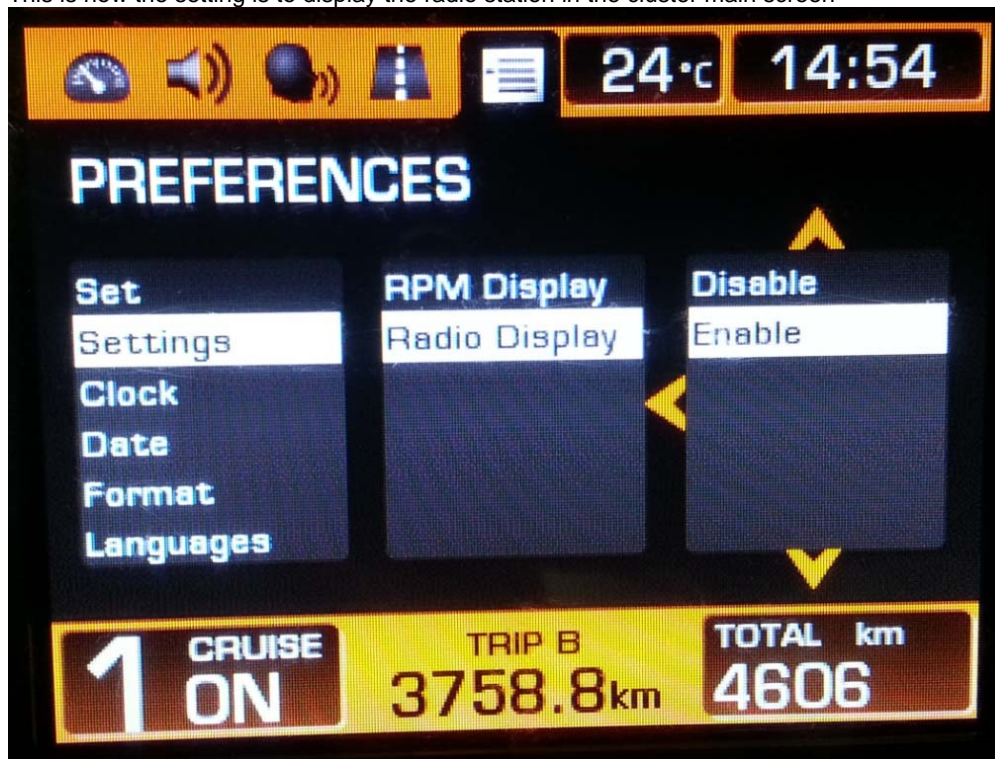

### Summary:

It has been brought to BRP's attention that in some cases the radio station display option in the cluster will revert to "no display" after a few days.

BRP is working on identifying a solution.

This is how the setting is to display the radio station in the cluster main screen

Radio station is displayed under the speed.