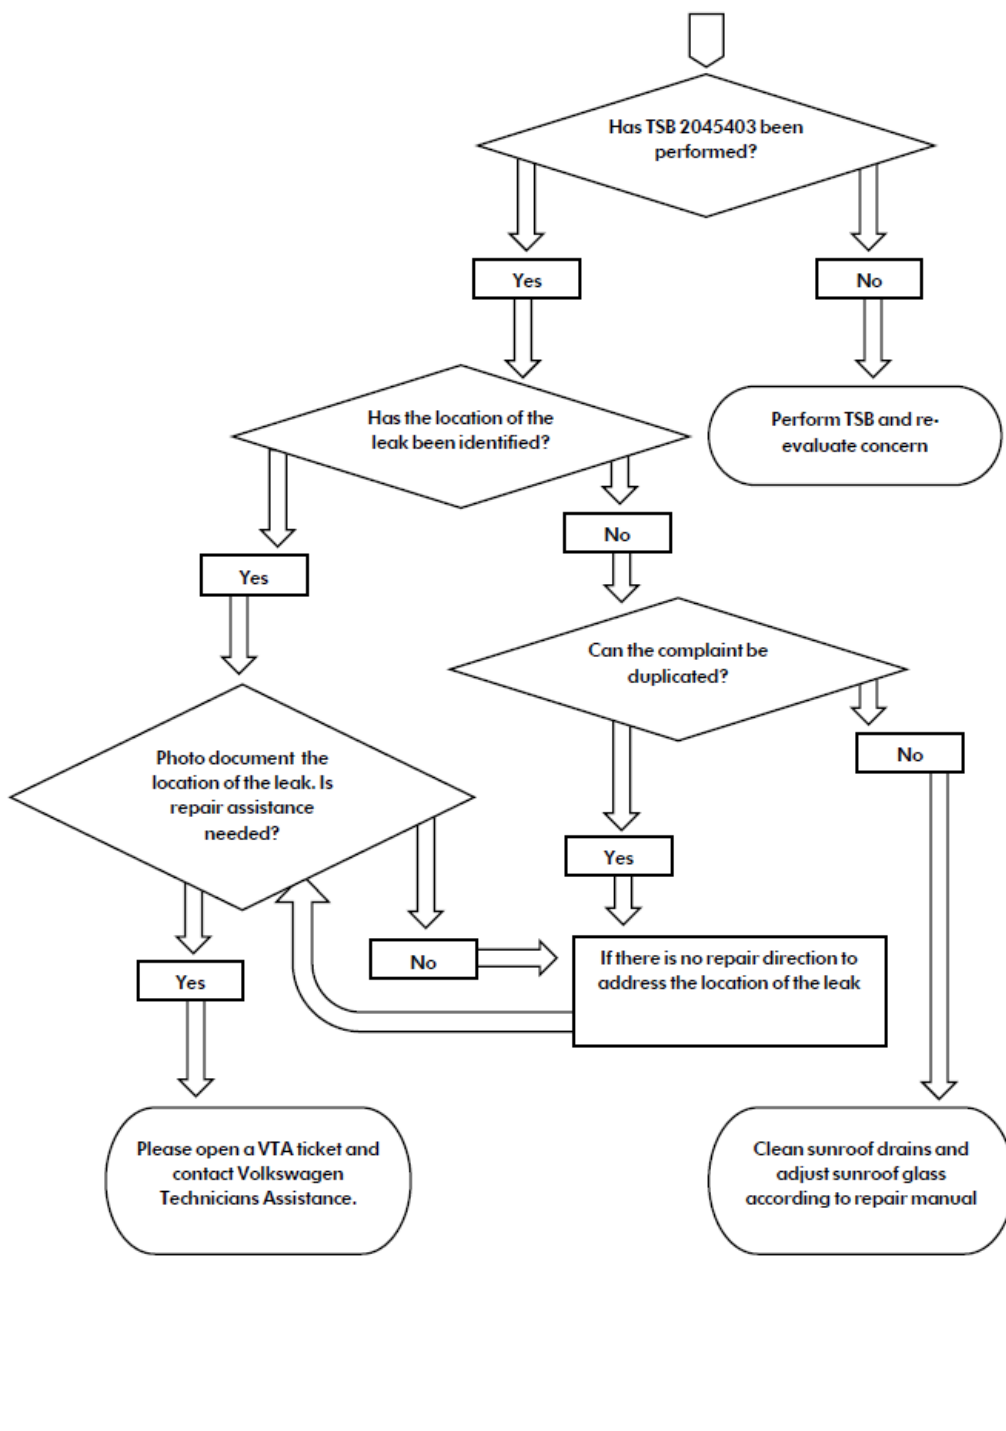

Service Information