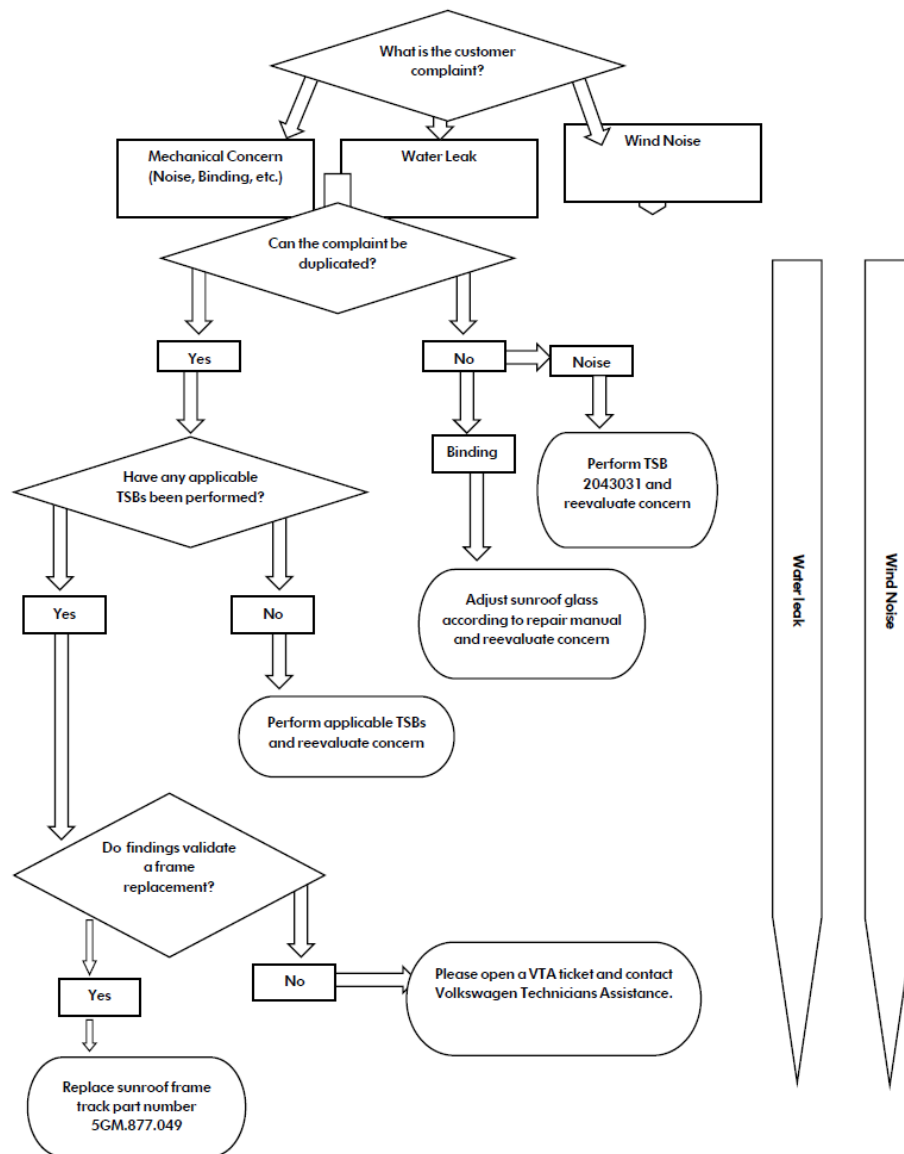

Tech Tips

TT 60-16-03

Date: November 18, 2016

2015-2017 Golf, GTI – Sunroof Concern Diagnostic Tree to address Water Leaks, Wind Noise, Mechanical Concerns

For these concerns, please utilize the diagnostic tree and reference the technical bulletins mentioned, as necessary.

Service Information

Service Information

Service Information

Service Information
