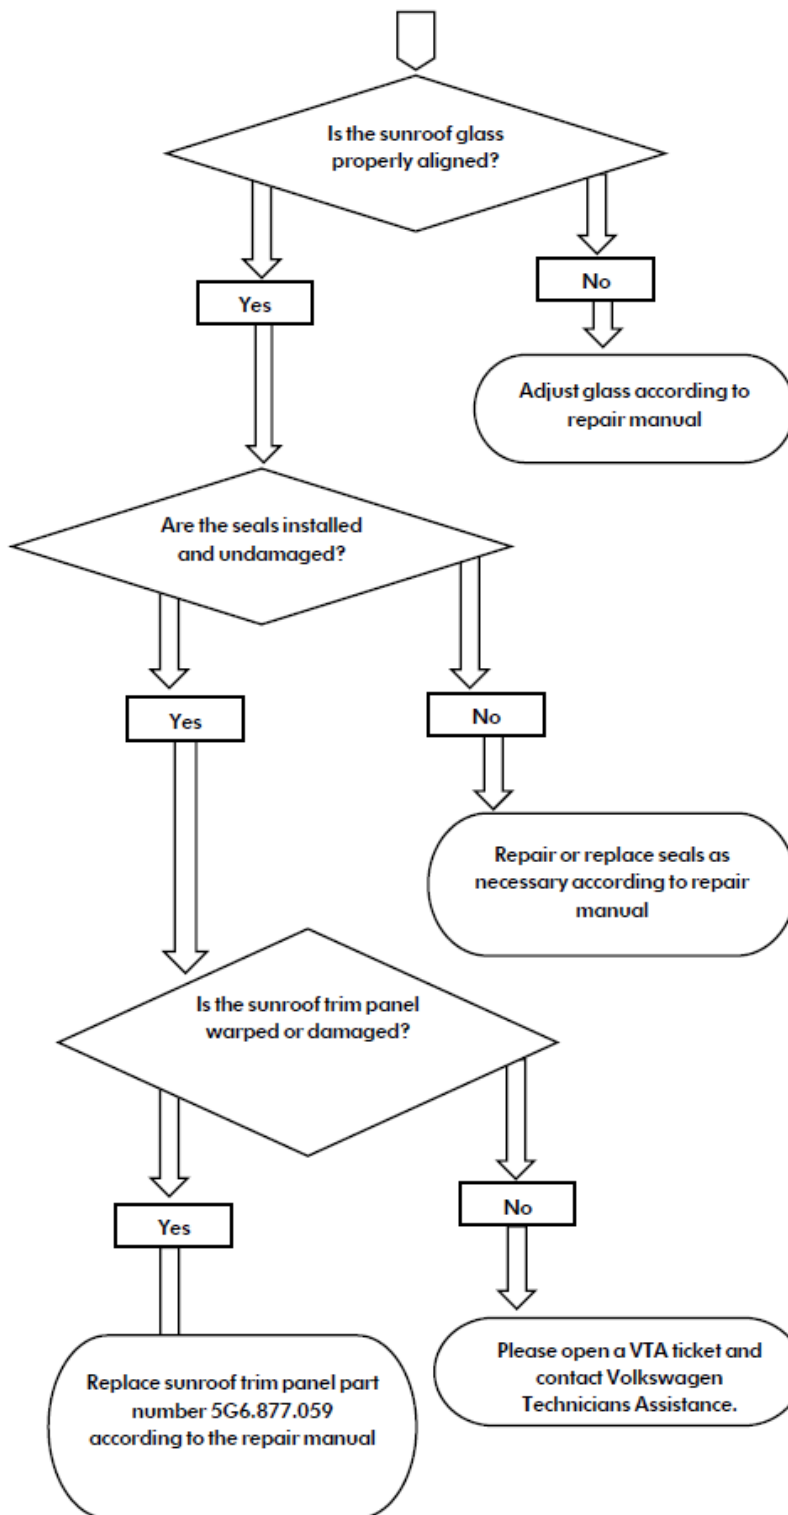

Service Information