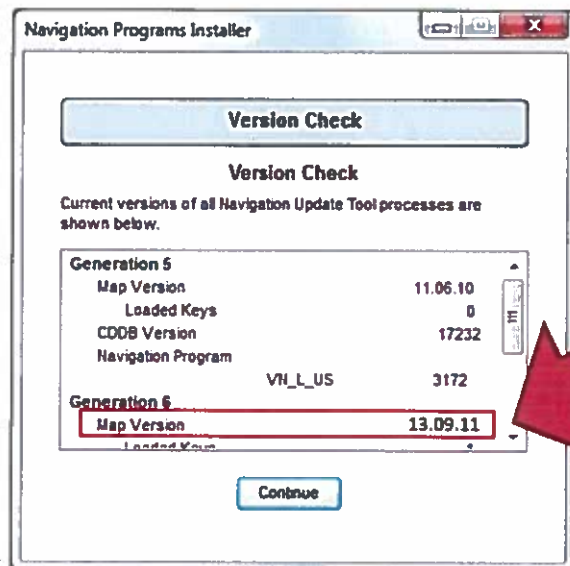

Subject

Navigation Update Tool Gen 6 Master Disk Version Change

Market

USA

Service Category

Audio/Visual/Telematics

Section

Navigation/Multi Info Display

Applicability

Generation 6 Navigation

APPLICABLE VEHICLES

2010-2012	HS250H	2010-2012	IS250C
2010-2012	ES350	2010	SC430
2010-2012	LS600H	2012	LFA
2010-2012	LS460	2010-2013	GX460
2010-2012	RX450H	2010-2012	IS250
2011-2012	CT200H	2010-2011	GS350
2010-2012	IS350	2010-2012	RX350
2010-2012	IS350C	2010-2011	GS460
2010-2011	GS450H	2010-2012	IS F
2010-2011	LX570		

CONDITION

A new 13.1 Generation 6 Navigation Update Tool Master DVD has been released. The version number has changed to **13.09.11**. The original 13.1 Generation 6 Navigation Update Tool Master DVD, version 13.09.10 is now obsolete.

RECOMMENDATIONS

- Check the current Generation 6 Map Version loaded on the Navigation Update Tool.
- Refer to L-SB-0083-13 in the Link References section below for Version Check or Master DVD Tool Loading procedure information as needed.
- Confirm the latest 13.1 Map Data(version 13.09.11) has been loaded onto the Navigation Update Tool.

LINK REFERENCES

1. [L-SB-0083-13: '10-'13 Applicable Lexus Models: HDD Navigation Map Update Process](#)