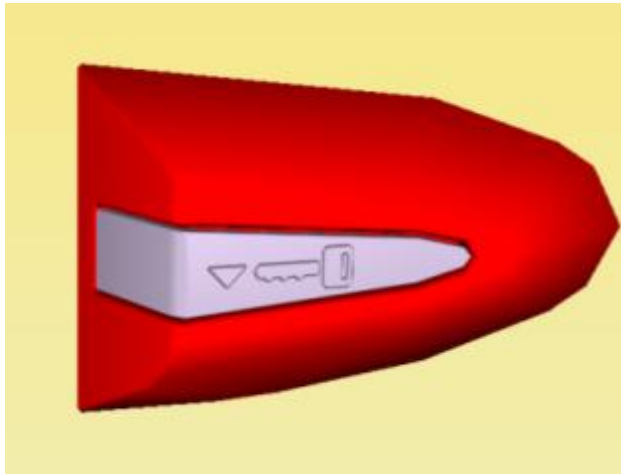

X351 DOOR LOCK BEZEL – SSM Pre-Fitment Inspection

Inspect driver's door lock bezel prior to fitment.

Areas of concern – 3 clipping tabs on inside of bezel (see highlighted below)

X351 Door Lock Bezel (LHD shown for illustrative purposes)

Tab should display the conditions shown – please record if any do not.