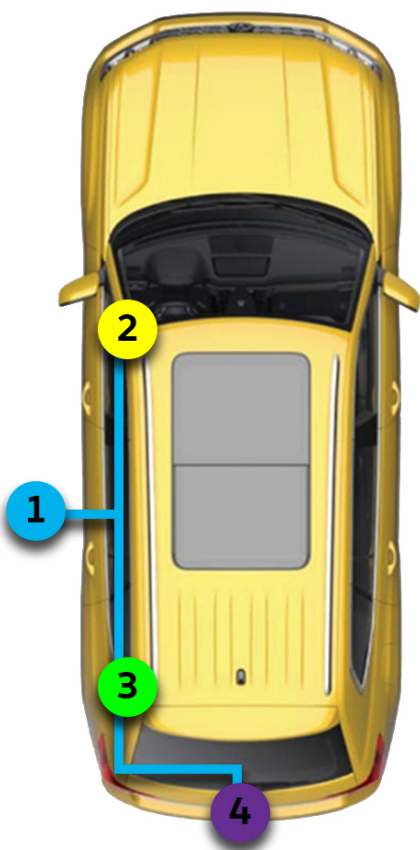

Volkswagen

Quick tip

Version 1.0

06/1/17

Accessories – Atlas Towing (Important Locations)

With PR1D6 (Factory)

- Blue (1) = Factory installed harness (part of body harness)
- Yellow (2) = Trailer brake controller connection (under dead pedal on driver floor)
- Green (3) = Trailer towing electrics module
- Purple (4) = 7 pin trailer harness connector

With PR1M5 (Accessory) DIA & MDO (CW38)

- Blue (1) = Factory installed harness (part of body harness)
 - Green (2) = Trailer electrics module
 - Red = (3) = eKit harness
 - Purple (4) = 4 way trailer harness connector
- } Included in 1 kit