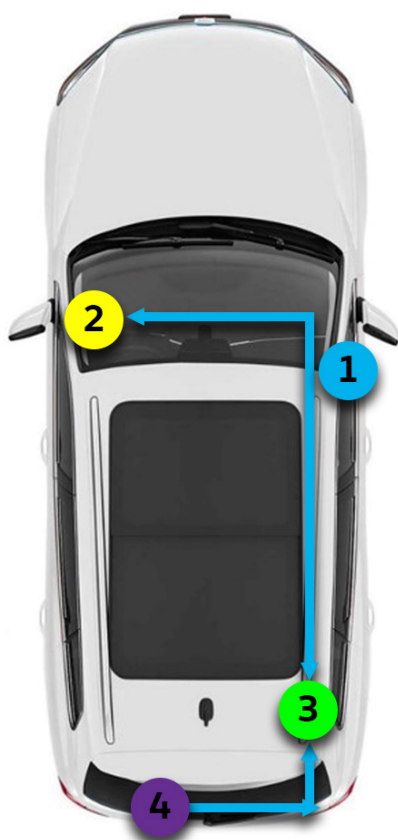

Volkswagen

Quick tip

Version 1.0

06/1/17

Accessories – Touareg Towing (Important Locations) MY 2011-2017

With PR1D6 (Factory)

- Blue (1) = Factory installed harness (part of body harness)
- Yellow (2) = Trailer brake controller connection (Behind left side fuse panel on dash)
- Green (3) = Trailer towing electrics module
- Purple (4) = 7 pin trailer harness connector

With PR1D0 (Accessory) DIA & MDO (CW38)

- Blue (1) = Factory installed harness (part of body harness)
 - Green (2) = Trailer electrics module
 - Red = (3) = eKit harness
 - Purple (4) = 7 way trailer harness connector
- } Included In 1 kit