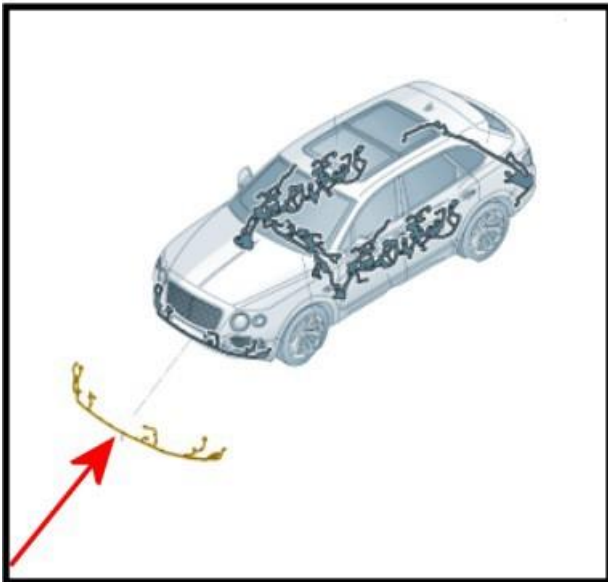

## Technical background

Water ingress into the night vision camera due to stone/chips or damage to the camera lens, the ingress of water can corrode the night vision camera cable connection

## Measure

- 1) Remove the front bumper moulding – Refer to Rep.Gr 63
- 2) Replace the night vision camera – Refer to Rep.Gr 44 Night vision camera (R212) - To remove and fit
- 3) Replace the front bumper harness (Figure 1)