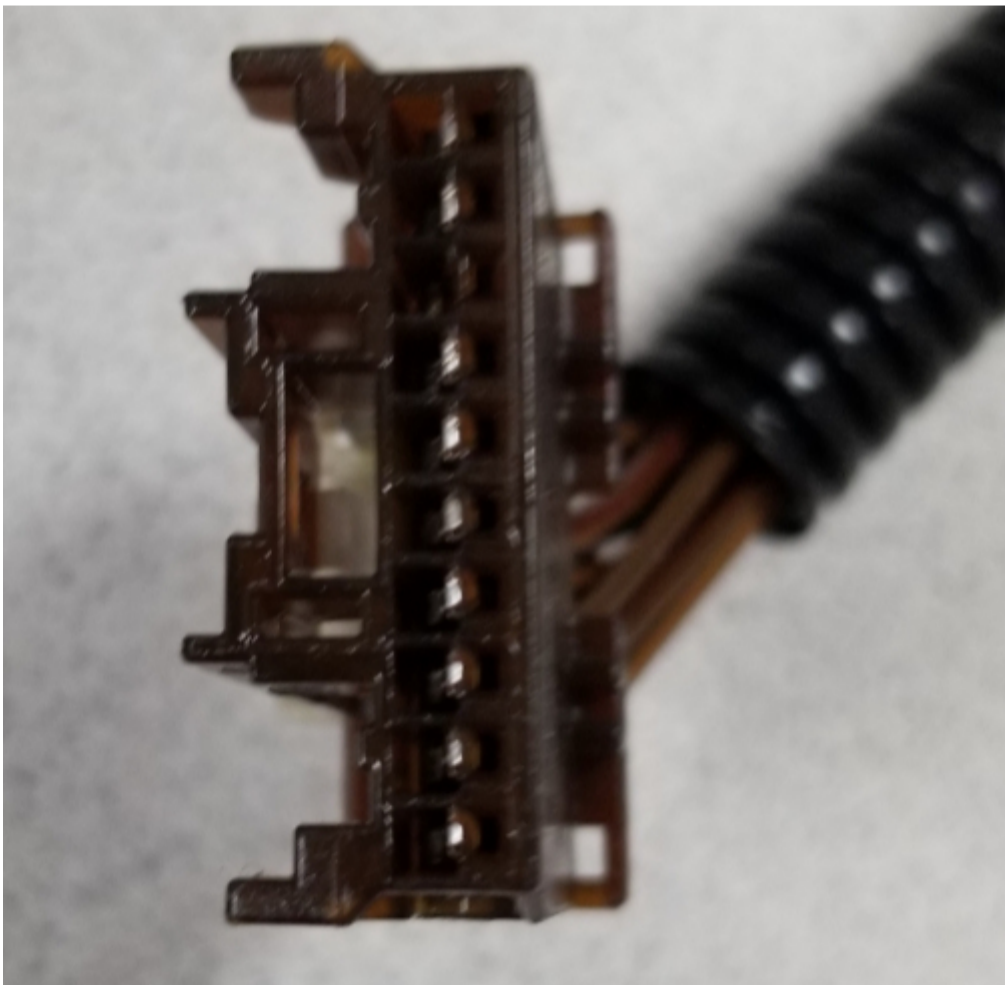

Bulletin No.: PIP5700

Published date: N/A

Preliminary Information

PIP5700 8L45 8L90 Internal Wiring Harness Part Numbers By Application

Models

Brand:	Model:	Model Years:	VIN:		Engine:	Transmissions:
			from	to		
Cadillac	ATS Models	2016 - 2019	All	All	All	M5N M5T M5U
Cadillac	CT4 Models	2020	All	All	All	M5N
Cadillac	CT6	2016 - 2018	All	All	All	M5N M5X
Cadillac	CTS Models	2016 - 2019	All	All	All	M5N M5U
Cadillac	Escalade Models	2015 - 2017	All	All	All	M5U
Chevrolet	Camaro	2016 - 2020	All	All	All	M5T M5U
Chevrolet	Colorado	2017 - 2020	All	All	All	M5T
Chevrolet	Corvette	2015 - 2019	All	All	All	M5U
Chevrolet	Express	2017 - 2020	All	All	All	M5U
Chevrolet	Silverado	2015 - 2018	All	All	All	M5U M5X
Chevrolet	Silverado 1500 Mew Model	2019	All	All	All	MQE
Chevrolet	Silverado 1500	2020	All	All	All	MQE
GMC	Canyon	2017 - 2020	All	All	All	M5T
GMC	Savana	2017 - 2020	All	All	All	M5U
GMC	Sierra	2015 - 2018	All	All	All	M5U M5X
GMC	Sierra 1500 New Model	2019	All	All	All	MQE
GMC	Sierra 1500	2020	All	All	All	MQE

Correction:

Please refer to following information to obtain the part numbers for the transmission internal harnesses by application.

Note: One piece wiring harnesses are no longer available.

Please refer to the following pictures to aid in determining which internal mode switch is installed in the vehicle you are working on.

Example of a 10 pin internal mode switch.

Example of a 4 pin internal harness connector.

Example of a 4 pin internal mode switch.

Example of a 4 pin internal harness connector.

Parts Information

Description	Part Number	QTY
Pass Thru Harness With 10 Pin IMS Non-ESS	24297371	1
Valve Body Harness With 10 Pin IMS Non-ESS	24298757	1
Pass Thru Harness With 10 or 4 Pin IMS With ESS	24298759	1