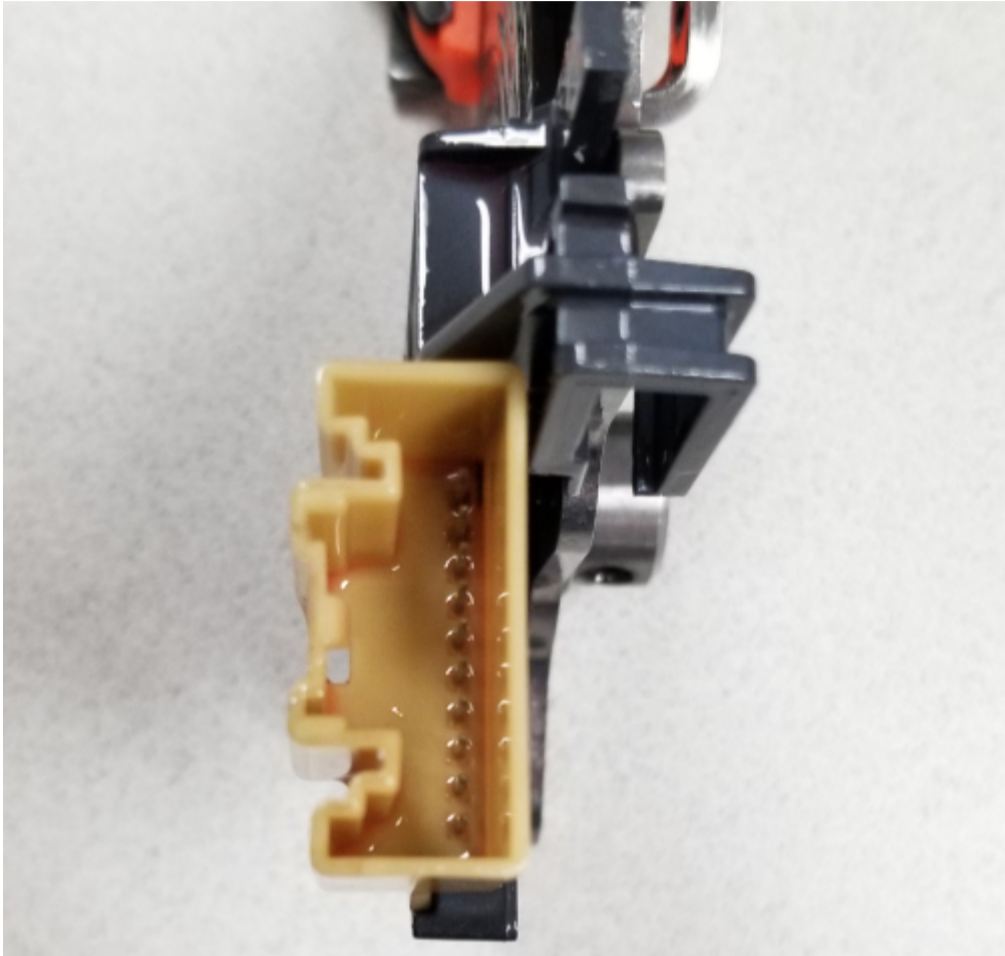

Involved Region or Country	North America
Condition	Some customers may comment on the operation or performance of the 8L45 or 8L90 transmission.
Cause	<p>Diagnostics may lead to the replacement of the transmission internal wiring harnesses.</p> <p>At this time the part numbers for the 2 piece harness are not available in the Electronic Parts Catalog.</p>

Correction:

Please refer to following information to obtain the part numbers for the transmission internal harnesses by application.

Note: One piece wiring harnesses are no longer available.

Please refer to the following pictures to aid in determining which internal mode switch is installed in the vehicle you are working on.

Example of a 10 pin internal mode switch.

Example of a 4 pin internal harness connector.

Example of a 4 pin internal mode switch.

Example of a 4 pin internal harness connector.

Parts Information

Description	Part Number	QTY
Pass Thru Harness With 10 Pin IMS Non-ESS	24297371	1
Valve Body Harness With 10 Pin IMS Non-ESS	24298757	1
Pass Thru Harness With 10 or 4 Pin IMS With ESS	24298759	1