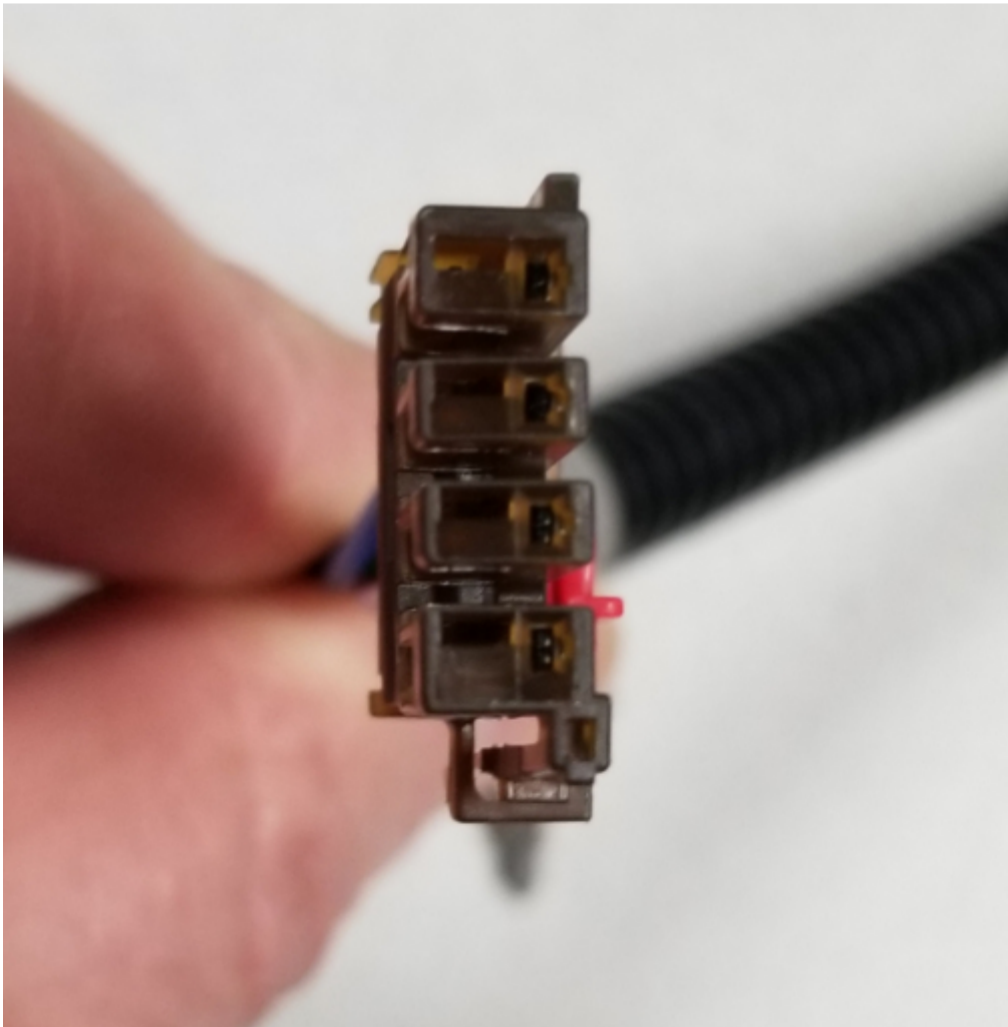

Involved Region or Country	North America
Condition	Some customers may comment on the operation or performance of the 8L45 or 8L90 transmission.
Cause	<p>Diagnostics may lead to the replacement of the transmission internal wiring harnesses.</p> <p>At this time the part numbers for the 2 piece harness are not available in the Electronic Parts Catalog.</p>

Correction:

Please refer to following information to obtain the part numbers for the transmission internal harnesses by application.

Note: One piece wiring harnesses are no longer available.

Please refer to the following pictures to aid in determining which internal mode switch is installed in the vehicle you are working on.

Example of a 10 pin internal mode switch.

Example of a 4 pin internal harness connector.

Example of a 4 pin internal mode switch.

Example of a 4 pin internal harness connector.

Parts Information

Description	Part Number	QTY
Pass Thru Harness With 10 Pin IMS Non-ESS	24297371	1
Valve Body Harness With 10 Pin IMS Non-ESS	24298757	1
Pass Thru Harness With 10 or 4 Pin IMS With ESS	24298759	1

Valve Body Harness With 10 Pin IMS With ESS	24298757	1
Pass Thru Harness With 4 Pin IMS Non-ESS	24297371	1
Valve Body Harness With 4 Pin IMS Non-ESS	24298758	1
Pass Thru Harness With 4 Pin IMS With ESS	24297372 (24298759 may be used if 24297372 is not available)	1
Valve Body Harness With 4 Pin IMS With ESS	24298758	1