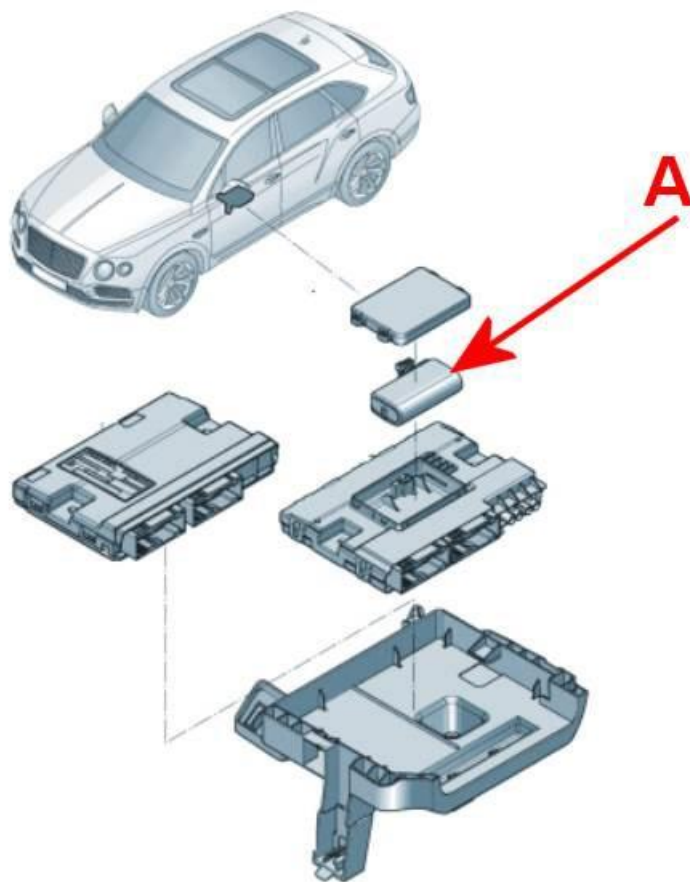

In the event any of the afore mentioned DTC's are evident within address 0019 - Gateway (Data bus diagnostic interface control unit) - J533 - Refer to the Measure section of this TPI

NOTE: Figure 1 within the Measure section shows a Bentayga for illustration purposes only

Production change

Not applicable

Measure

Referring to Figure 1 - Replace the back up battery for emergency supply (Point A)

NOTE: The battery is fitted within the Gateway control unit - J533

Warranty accounting instructions