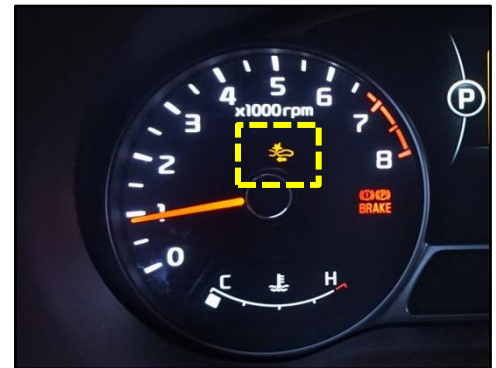

GROUP  
ELE

MODEL  
2016MY  
Soul (PS)

NUMBER  
PS447

DATE  
May 2016

## TECHNICAL OPERATIONS

**SUBJECT:** FORWARD COLLISION WARNING (FCW) INDICATOR SHOWN ON CLUSTER WITHOUT DTC(s)

On some 2016MY Soul (PS) vehicles, you may see a Forward Collision Warning (FCW) indicator may appear on the instrument cluster with no DTC's present. This condition may be caused by incorrect/lost variant coding of the Lane Departure Warning System (LDWS) camera, or when replacing with a new camera. Follow the procedure outlined below to resolve the concern

### Service Procedure:

1. Use KDS/GDS to access the LDWS Camera Variant Coding screen.
2. Enter the values shown below to correctly code the camera.

Item	Setting Value
Vehicle Code:	Default
Country Code:	North America
Left/Right hand drive:	LHD
Transmission Type:	Automatic
HBA Option:	NONE
LKAS/LDWS Option:	LDWS
Vehicle Body Type:	NONE
SLIF Option	NONE
FCW/AEB Option:	FCWS (Camera Only)
Attention Assist:	NONE