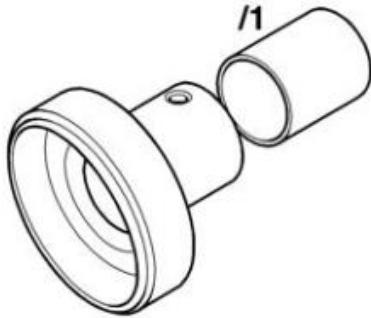

PORSCHE
Special Tools & Equipment

9YA (E3) Cayenne Initial Tools

Technical Support

1844.1

USA Only

Assembly Tool

\$43.60USD

Use: For fitting the radial shaft seal on rear-axle diff drive flange.