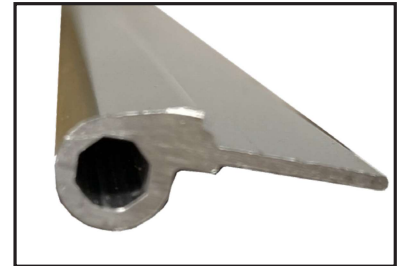

**New hinge
PN 343069**