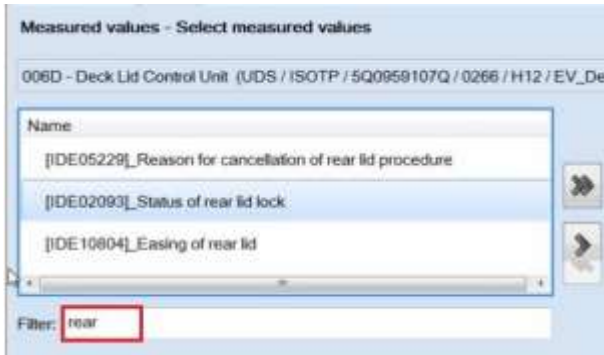

If it's found that the value for Safety catch remains unchanged (Fig.2) for rear lid operation, replacement of rear lid latch is required.

Figure 1

Name	Value
[IDE02093]_Status of rear lid lock	
Rear lid lock	Rear lid lock in safety catch
Main catch	Open
Safety catch	Closed