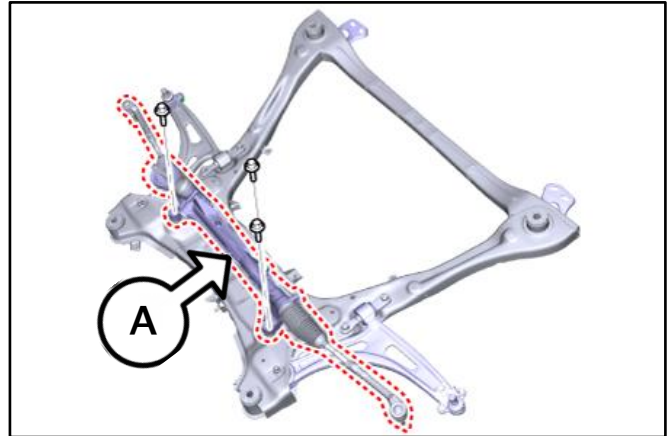

Model	Production Date Range
Optima (JFa)	04/21/2015 to 05/21/2018
Sorento (UMa)	06/25/2014 to 09/14/2020
K5 (DL3a)	06/15/2020~

MDPS Gear & Linkage Assembly	Partial Parts			
	Short Gear	Power Pack	Lead Wire	Power Pack Bolt
				

SUBJECT:

**PARTIAL REPAIR OF THE DUAL PINION
MOTOR DRIVER POWER STEERING SYSTEM**

Replacement Procedure:

1. Refer to the “Steering System → Motor Driven Power Steering → Repair procedures” chapter in the applicable Shop Manual on KGIS for steering gear (A) related MDPS component/parts troubleshooting and/or replacement.

Note: Refer to LTS for current Op Codes and Labor times.

Part Number - Reference Table

Model	MDPS Gear & Linkage Assy	Short Gear	Power Pack	Lead Wire	Power Pack Bolt	Comment
JFa	57700 D5000	57770 D5000	56320 D5000	56396 C2100		
DL3a	57700 L3000	57770 L1000	56370 L3100	56396 L1000		
UMa	57700 C5001	57770 C5001	56320 C5500	56396 C5000	57138 L1000	Qty. 1 ea. as applicable
	57700 C5101	57770 C5101		56396 C5100		
	57700 C5091	57770 C5091		56396 C5090		
	57700 C5191	57770 C5191		56396 C5190		
	57700 C5500	57770 C5500	56320 C5600	56396 C5000		
	57700 C5510	57770 C5510		56396 C5510		
	57700 C5590	57770 C5590		56396 C5090		
	57700 C5600	57770 C5600		56396 C5100		
	57700 C5610	57770 C5610		56393 C5610		
	57700 C5690	57770 C5690		56396 C5190		