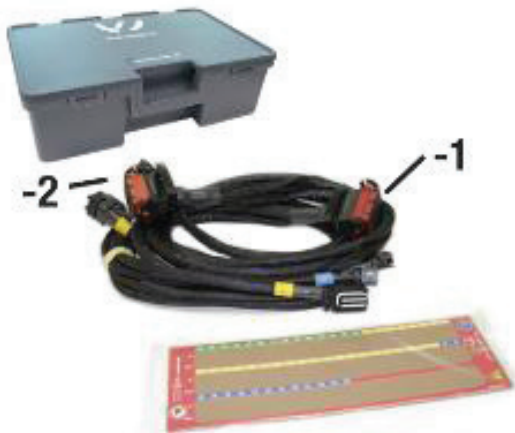

Test Adapter - Cable 10

VAS 6606/10 | ★★★★★ | $370.50

Model lines Multiple Models

Use Test Adapter used to check E-Machine components, BMS and coupling point

Workshop Manual Integrated into PIWIS Tester

Order Number VAS 6606/10

Supplier Porsche Special Tools & Equipment (porsche.snapon.com)

Availability Immediate Availability

Note Used in conjunction with VAS 6606