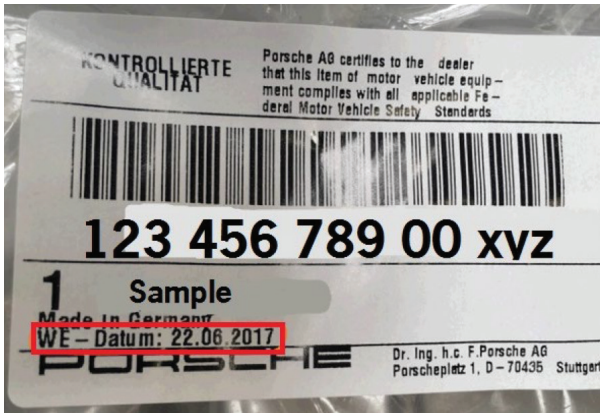

Parts Information

D605

13

Parts Withdrawal - Fuel Pump (PAB919087)

Replaces all previous bulletin bearing this number.

Attention: Porsche Parts Managers/Parts Personnel

Porsche Cars North America requests return of the following part(s) to PCNA if in stock at your dealership:

Part Number	Description	Instructions
PAB919087	Fuel Pump	All parts before WE-Date 21.04.2022

To avoid restocking charges and receive full credit, follow these steps:

- Please enter a return in PPL by Monday, May 9th, 2022.
- Please use GR13D605 as a purchase order number.
- Parts returned to PCNA without a return delivery note will be sent back to the dealer at dealer's expense.
- Return requests received after the specified return date **will not be processed** and the parts will not be accepted for return. Parts will be coded non-returnable from that date on.
- These parts must be physically returned by close of business day on Monday, May 16th, 2022, to your facing PDC.