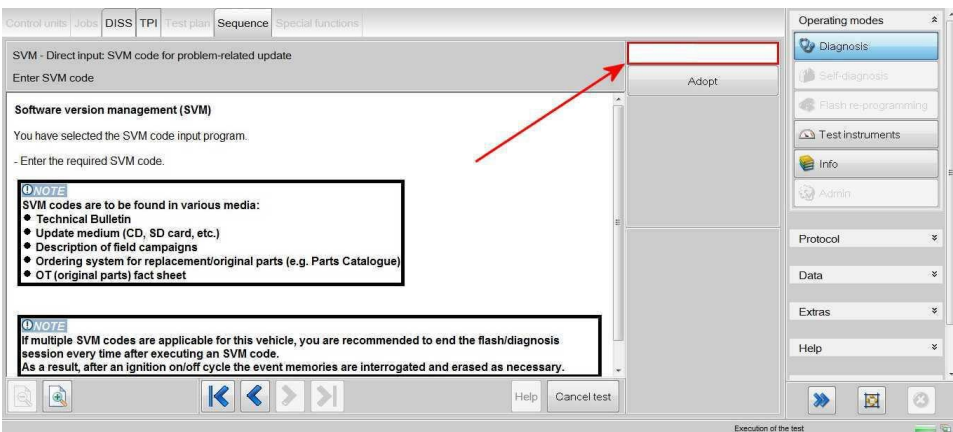

1) Select and run Guided fault finding

- Referring to Figure 1 - Within the Special functions tab select SVM - Code input (A) then select Perform test (B)

Figure 1

2) On the next screen enter SVM code 4V0CBAM01 (Figure 2)

Figure 2

3) On the following screen, confirm the SVM code is correct

- All control modules will now be interrogated
- The update will then be

suggested NOTE: A progress bar will

be displayed

4) Carry out all on screen prompts until completion