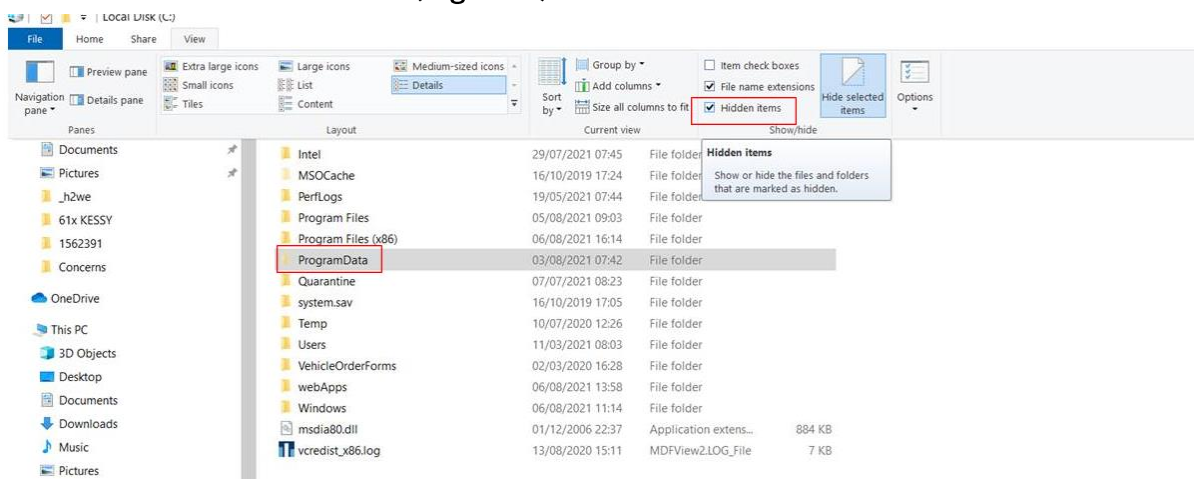

Should the operative require clarification regarding the setup of DoIP (Diagnostics over Internet Protocol), please raise a DISS query requesting clarification before proceeding

1. Go to your file explorer on the tester laptop. Navigate through the folders Windows (C:) > ProgramData > Offboard_Diagnostic_Information_Systemsem_Service> configuration. Please be aware that in some cases the "ProgramData" folder may need to be unhidden. If this is the case then select the 'Hidden Items' tick box highlighted below, the 'ProgramData' folder will then be visible (Figure 1)