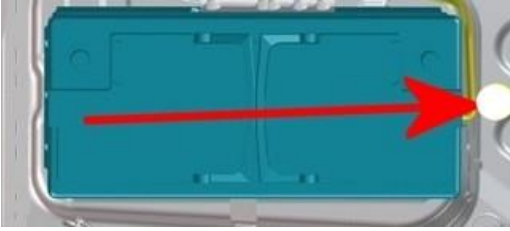

5) Clear the vehicle of any DTC's generated as a result of performing the previous steps

6) Apply a white paint completion mark to the floor panel (adjacent to the right of the 12 volt battery) as shown in Figure 3