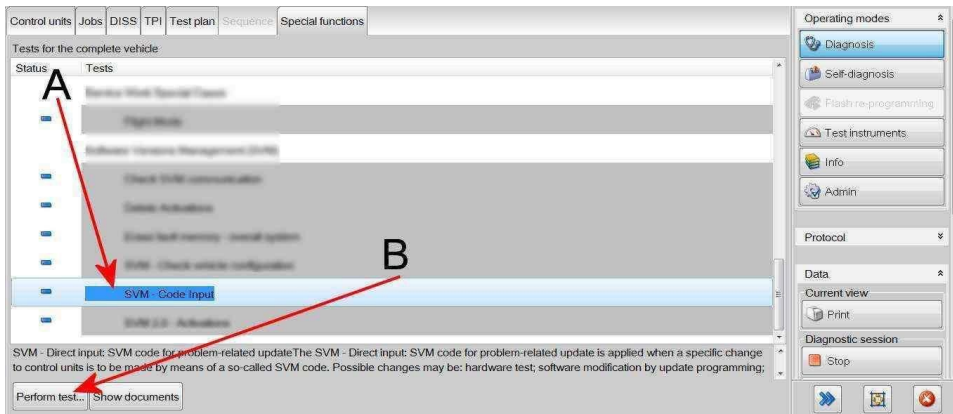

1) Select and run Guided fault finding

- Referring to Figure 1 - Within the Special functions tab select SVM - Code input (A) then select Perform test (B)

Figure 1

2) On the next screen enter SVM code 4V0CBAM01 (Figure 2)

Figure 2

3) On the following screen, confirm the SVM code is correct

- All control modules will now be interrogated
- The update will then be

suggested NOTE: A progress bar will

be displayed

4) Carry out all on screen prompts until completion