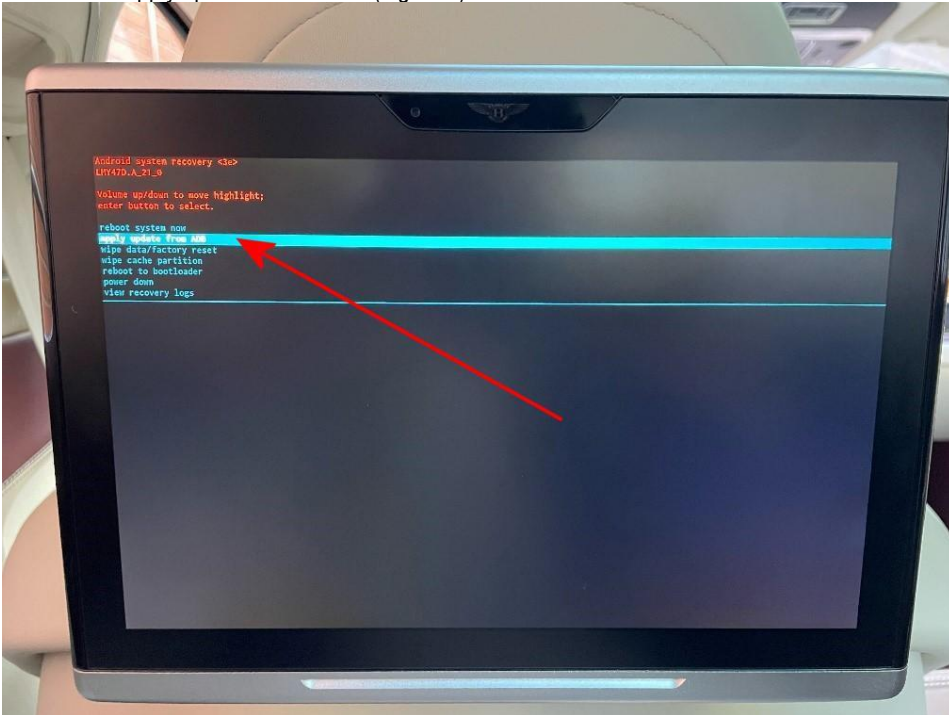

Figure 7

5) Once a green Android robot is shown (Figure 8) the operative should press the following key/key combination depending on your Android version:

- 1st try - pressing the Power key to display the recovery kernel menu
- If the above is not successful - Hold the Power key down while pressing the Volume up key shortly to display the recovery kernel menu

Figure 8

- Navigate to the recovery kernel menu by pressing the Volume down key and confirm your selection by pressing the Power key
- Select “apply update from ADB.” (Figure 9)

Figure 9

6) Connect the RSE tablet to the PC/laptop via a micro USB cable into the Micro USB port (Figure 6)