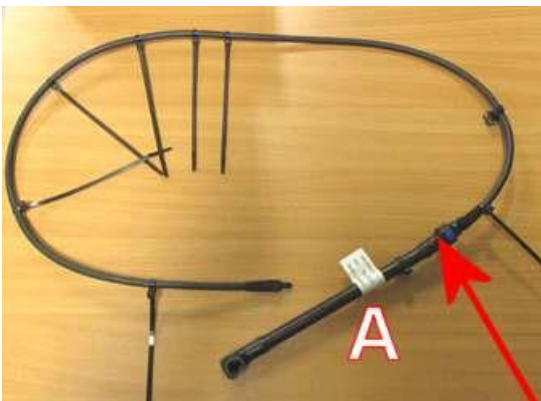

Figure 2

Figure 3

3) Referring to Figure 4

- Disconnect the hose from all applicable clipping points see example at (A)
- Disconnect the hose at (B)

Figure 4

4) Carry out a visual check to confirm all O-rings/seals are to specification

TIP: Referring to Figure 5 - The operative should disconnect the short hose from the hose assembly at the connection shown (Arrow)

The short hose section (A) should be fitted to the vehicle, the remaining part of the hose assembly can be discarded as per all local and environmental guidelines as this is not required to be fitted as part of this TPI unless unserviceable

Figure 5

5) Fit and connect the replacement night vision camera short link hose, ensuring all clips are reattached to all clipping points

TIP: In the event the replacement night vision washer hose cannot be fitted immediately, the operative must fit suitable caps/bungs to eliminate the risk of contamination/dirt ingress into the night vision camera washer system