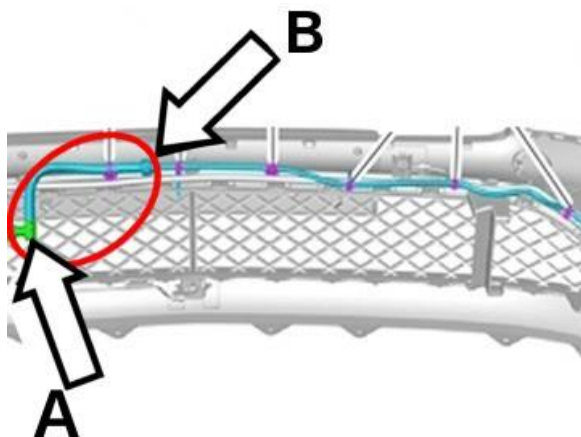

Documents

Document name
master.xml

Customer statement / workshop findings

Washer fluid dripping/leaking from the night vision camera washer jet

Technical background

Please note: The photographs shown within this TPI are based on a New Continental GT/C vehicle however the process is similar regardless of vehicle type

Referring to Figure 1 - In the event the afore mentioned symptom is evident the operative should refer to the Measure section of this TPI to replace the night vision washer jet (short link hose -Circled) which connects the night vision camera washer jet (A) to the washer jet supply hose connector (B)