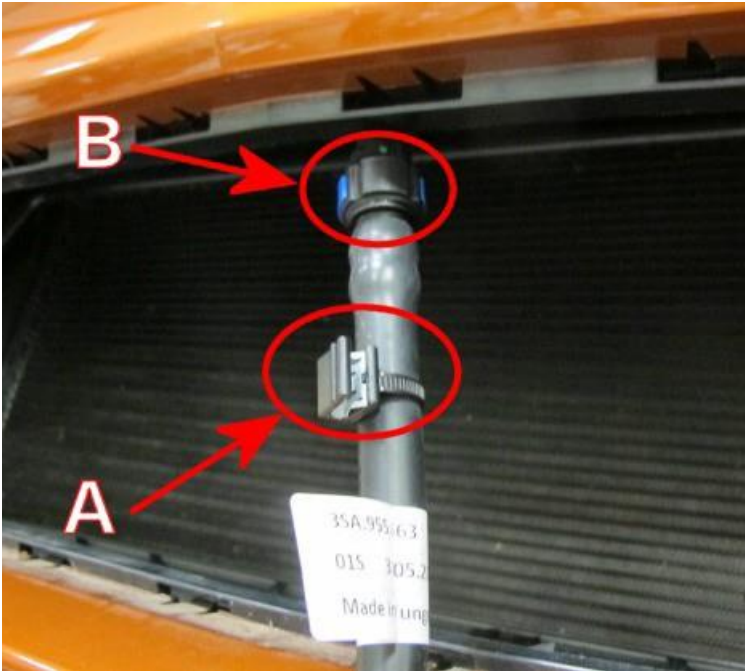

Figure 2

Figure 3

3) Referring to Figure 4

- Disconnect the hose from all applicable clipping points see example at (A)
- Disconnect the hose at (B)

Figure 4

4) Carry out a visual check to confirm all O-rings/seals are to specification

TIP: Referring to Figure 5 - The operative should disconnect the short hose from the hose assembly at the connection shown (Arrow)

The short hose section (A) should be fitted to the vehicle, the remaining part of the hose assembly can be discarded as per all local and environmental guidelines as this is not required to be fitted as part of this TPI unless unserviceable