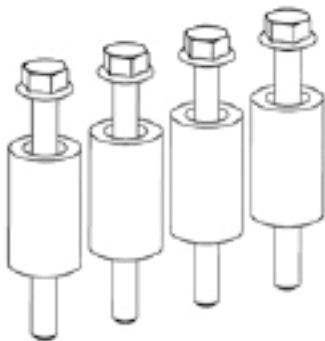

Spacer sleeve » DELAYED

9921/1 | | $ 54.50*

Model lines 9YA, 9YD

Use For removing/installing HV battery

Workshop Manual WM270819

Order Number 00072199211

Supplier Polaris Parts Logistics

Availability Manufacture delayed

Location Orange HV Toolbox Drawer 2

Note Delayed by the manufacture. Tools will ship as stock becomes available. Dealers with the highest number of HV battery repairs will receive these delayed tools first.