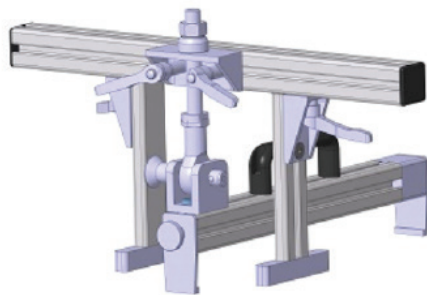

Porsche

Special Tools & Equipment

HV Diagnostic & Repair Tools and Orange HV Toolbox Foam

Technical Support

2306 USA Only

New Products

Shock-Proof Protection - Pack of 30

T40421 | | $ 141.50*

Model lines	Y1A
Use	For covering battery terminals on battery modules
Workshop Manual	WM270855
Order Number	T40421 - V03839141SN
Supplier	Porsche.SnapOn.com
Availability	Immediate availability - Auto-Ship
Location	Orange HV Toolbox Top storage in the Canvas Bag 5LL48
Note	Additional tools ordered from SBS.

Lifting Tool » DELAYED

T40424 | | $ 973.20*

Model lines	Y1A
Use	For lifting battery modules out of the traction battery
Workshop Manual	WM270855
Order Number	T40424 - V03839141TD
Supplier	Porsche.SnapOn.com
Availability	Manufacture delayed
Location	Orange HV Toolbox Drawer 13
Note	Delayed by the manufacture. Tools will ship as stock becomes available. Dealers with the highest number of HV battery repairs will receive these delayed tools first.