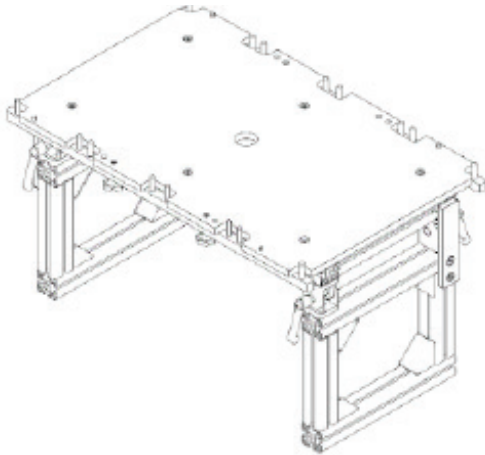

Porsche

Special Tools & Equipment

HV Diagnostic & Repair Tools and Orange HV Toolbox Foam

Technical Support

2306 USA Only

New Products

Assembly table

9919 | | \$ 1,242.62*