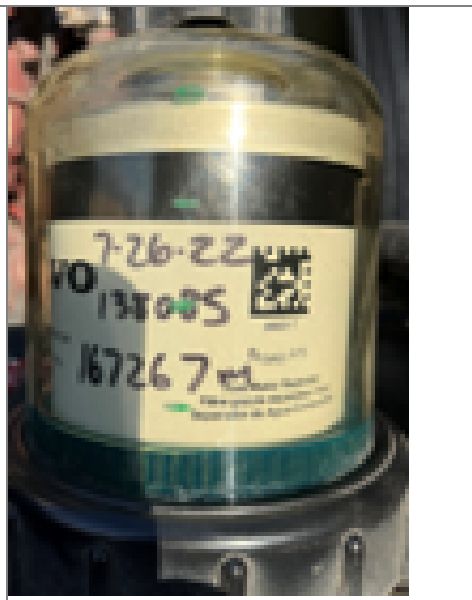

The “SEEING IS BELIEVING”® mechanism on parts manufactured prior to March 7, 2023 may not function as designed. The fuel level may not rise up the element to show how much filter life is left or when to change the filter. The “SEEING IS BELIEVING”® functionality does not impact filter performance, however, and the filter will continue to separate contaminants and protect the engine as designed.

Recommended Actions:

For all filters manufactured prior to March 7, 2023, change the Stage 1 and Stage 2 filters at the maximum service interval of 60,000 miles. If the low fuel system pressure light comes on in the cab prior to the maximum service interval due to fuel quality or other factors, change the Stage 1 and Stage 2 filters.

Continue to use the filters manufactured prior to March 7, 2023 per the above guidance on service interval until the new parts are readily available in the market.

Fuel level may stay at bottom of outerwrap