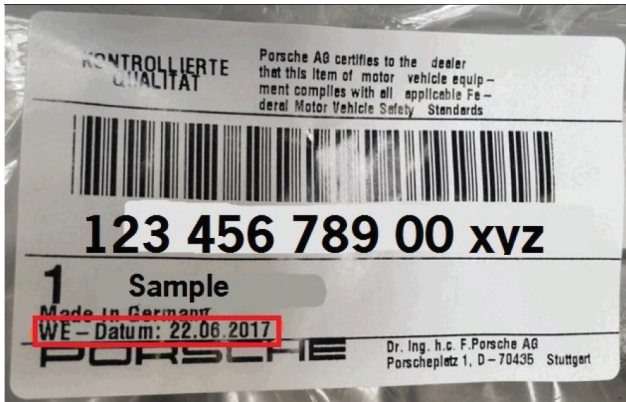

Parts Information

D643

13

Parts Withdrawal - Various Parts

Replaces all previous bulletin bearing this number.

To avoid restocking charges and receive full credit, follow these steps:

- Please enter a return in PPL by Monday, August 21, 2023.
- Please use **GR13D643** as a purchase order number.
- Parts returned to PCNA without a return delivery note will be sent back to the dealer at dealer's expense.
- Return requests received after the specified return date **will not be processed** and the parts will not be accepted for return. Parts will be coded non-returnable from that date on.
- These parts must be physically returned by close of business day on **Monday, August 28, 2023**, to your facing PDC.

Thank you for your cooperation in this matter.

Porsche Cars North America