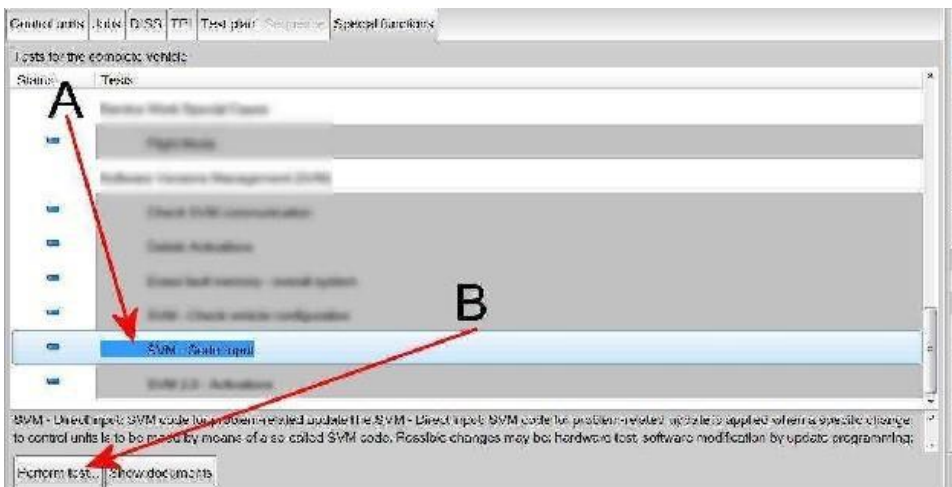

1) Referring to Figure 1 - Within the Special functions tab - Select SVM - Code Input (Point A)

• Select Perform test (Point B)

Figure 1

2) Referring to Figure 2 - Enter the SVM code 370WAD01

Figure 2

3) When prompted enter your global user ID and password