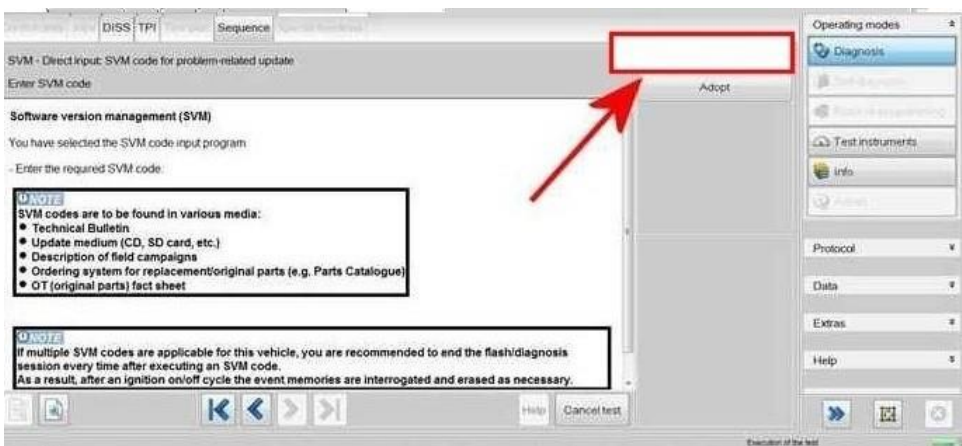

1) Referring to Figure 1 - Within the Special functions tab - Select SVM - Code Input (Point A)

• Select Perform test (Point B)

Figure 1

2) Referring to Figure 2 - Enter the SVM code 370WAD01

Figure 2

3) When prompted enter your global user ID and password