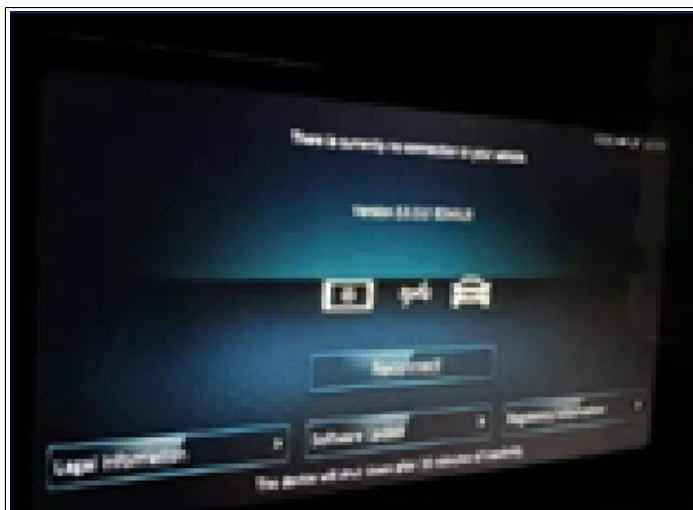

## X167 GLS600 Maybach - CCR tablet cannot be connected to the MBUX

---

Topic number	LI82.60-P-076966
Version	1
Function group	82.60 - Radio, audio, video systems
Date	10/9/23
Validity	Mercedes-Maybach GLS 600 with code 447
Reason for change	

### Complaint

CCR (rear) tablet does not connect to the MBUX (see attachments)

Attachments	
File	Description
<a href="#">correct SCN.PNG</a>	View with correct coding
	
<a href="#">wrong SCN.PNG</a>	View with incorrect coding