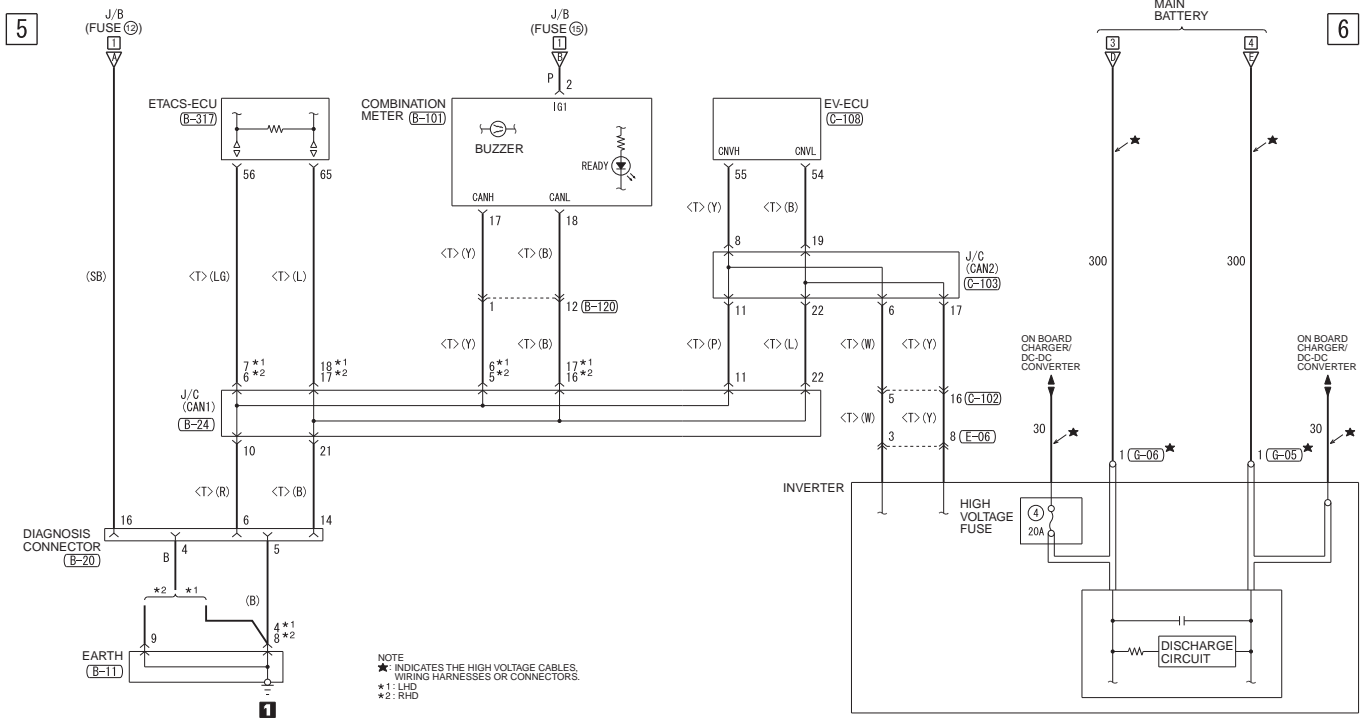

HIGH VOLTAGE POWER SUPPLY CONTROL SYSTEM (CONTINUED)

Wire colour code
B: Black LG: Light green G: Green L: Blue W: White Y: Yellow SB: Sky blue
BR: Brown O: Orange GR: Grey R: Red P: Pink V: Violet PU: Purple SI: Silver HBT02E000C

<Added>