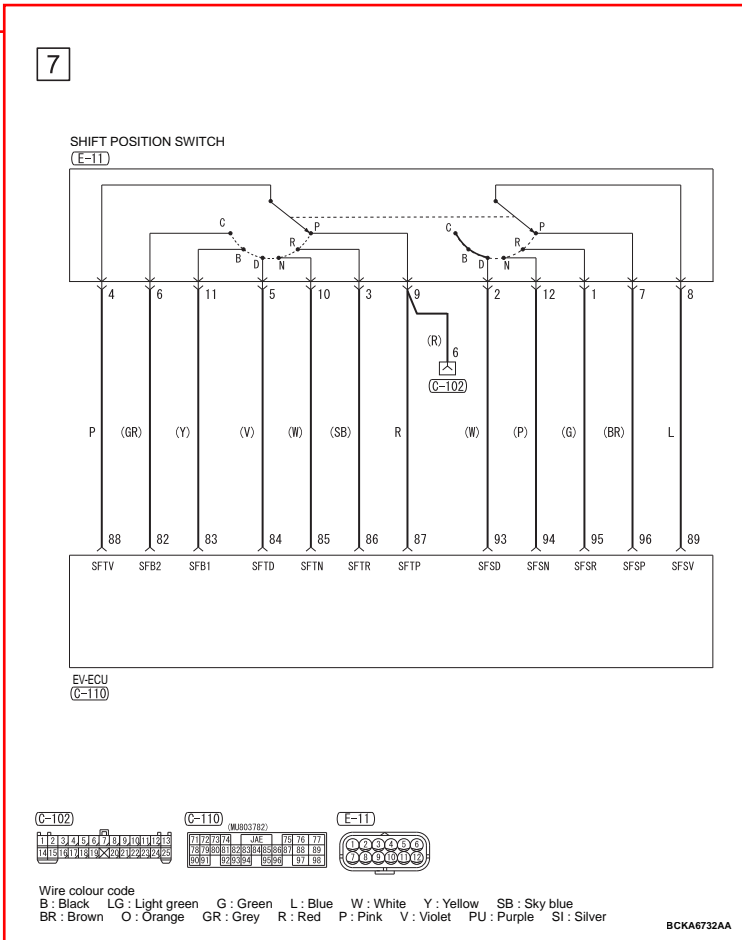

Wire colour code
B: Black LG: Light green G: Green L: Blue W: White Y: Yellow SB: Sky blue
BR: Brown O: Orange GR: Grey R: Red P: Pink V: Violet PU: Purple SI: Silver

BCKA6732AA