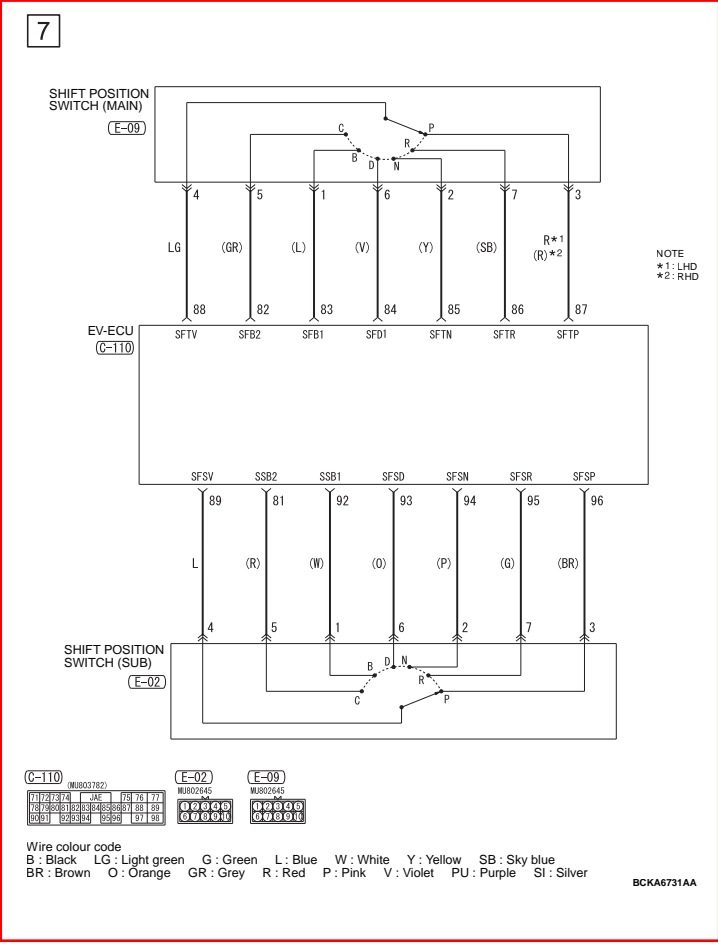

Wire colour code
B: Black LG: Light green G: Green L: Blue W: White Y: Yellow SB: Sky blue
BR: Brown O: Orange GR: Grey R: Red P: Pink V: Violet PU: Purple SI: Silver

BCKA6731AA

TSB Revision