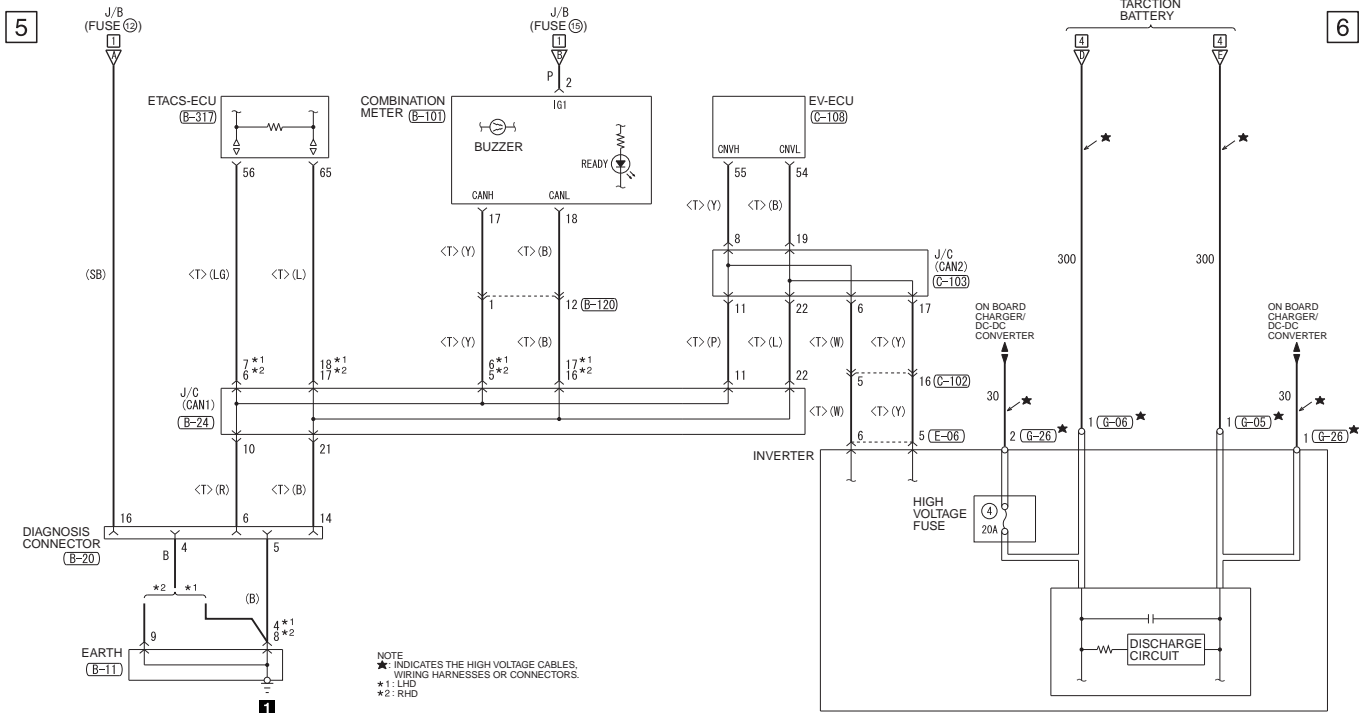

HIGH VOLTAGE POWER SUPPLY CONTROL SYSTEM (CONTINUED)