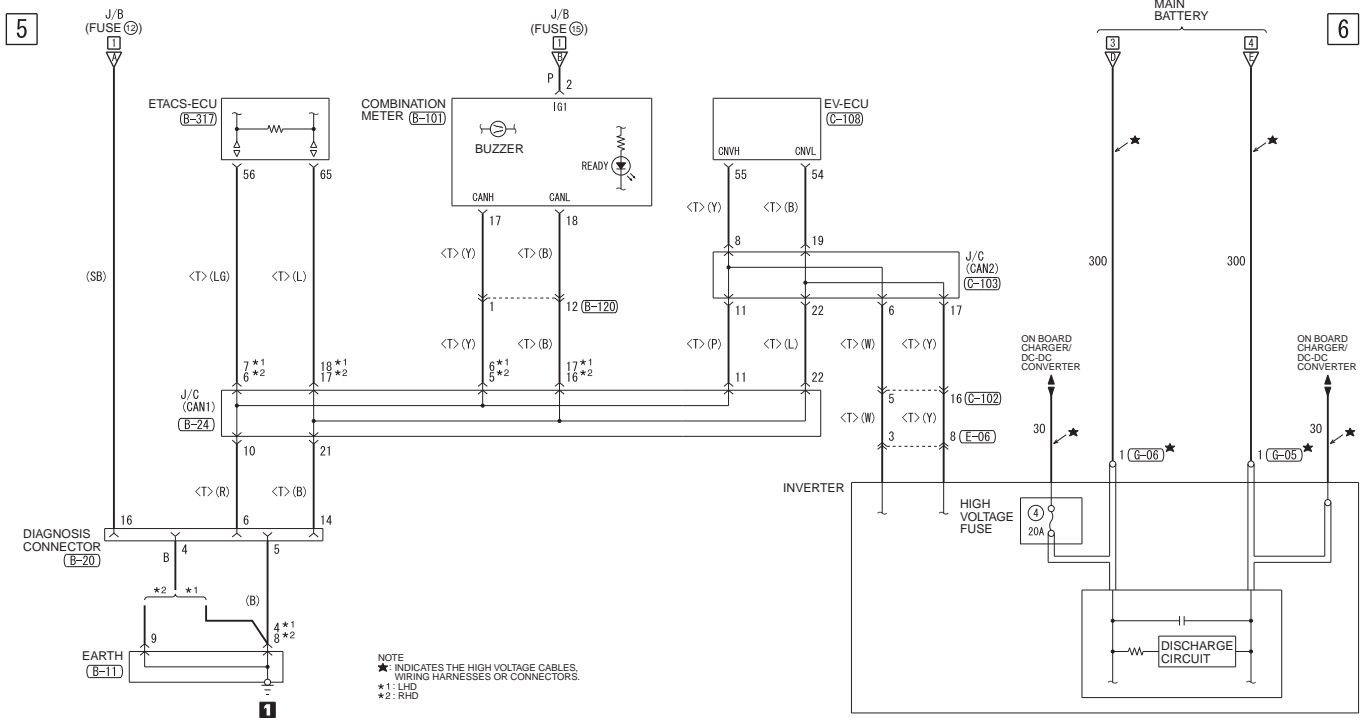

<Added>

Wire colour code
 B: Black LG: Light green G: Green L: Blue W: White Y: Yellow SB: Sky blue
 BR: Brown O: Orange GR: Grey R: Red P: Pink V: Violet PU: Purple SI: Silver

BCKA6731AA

TSB Revision

HIGH VOLTAGE POWER SUPPLY CONTROL SYSTEM (CONTINUED)