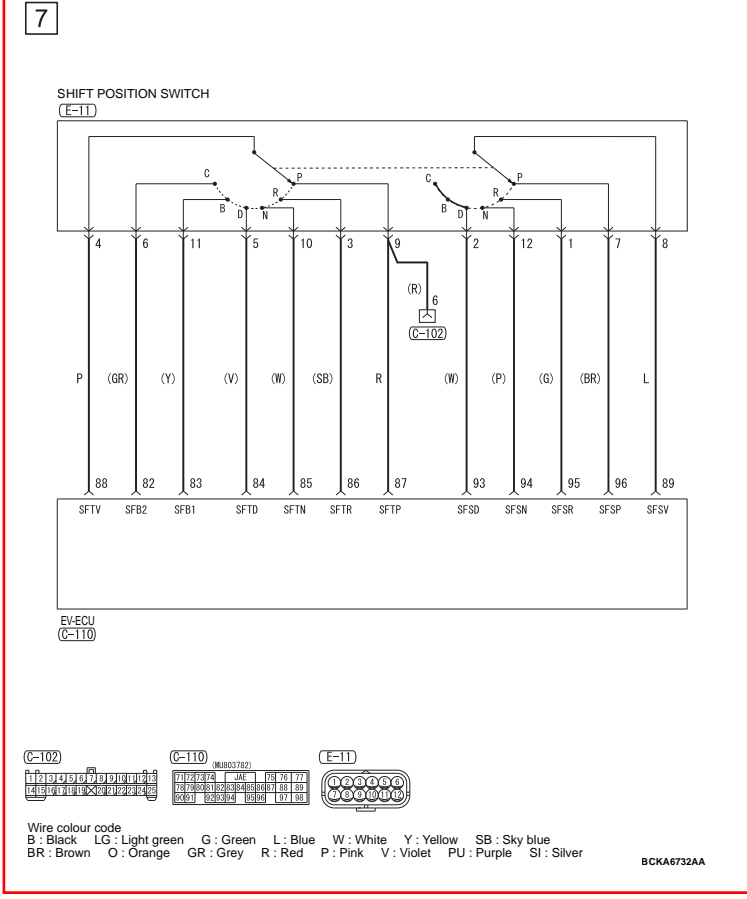

TSB Revision