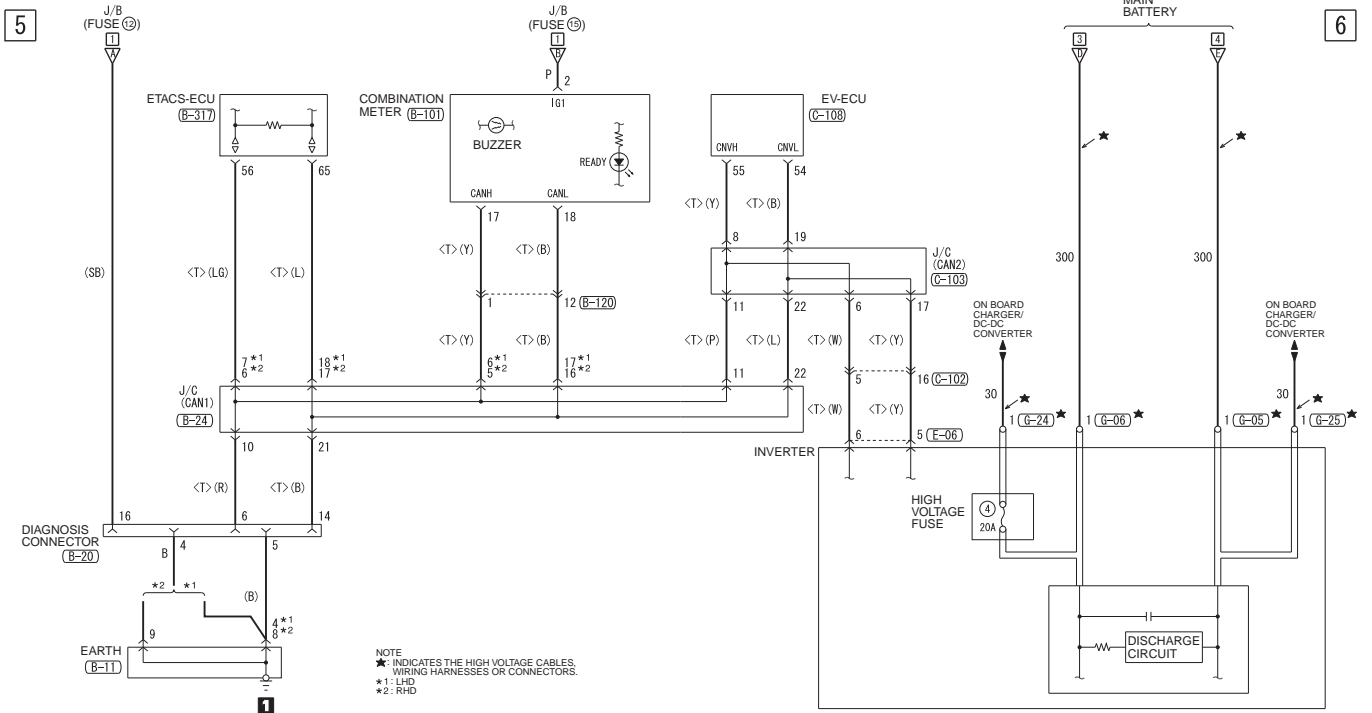

HIGH VOLTAGE POWER SUPPLY CONTROL SYSTEM (CONTINUED)

Wire colour code
B: Black LG: Light green G: Green L: Blue W: White Y: Yellow SB: Sky blue
BR: Brown O: Orange GR: Grey R: Red P: Pink V: Violet PU: Purple SI: Silver HET02E000C

<Added>