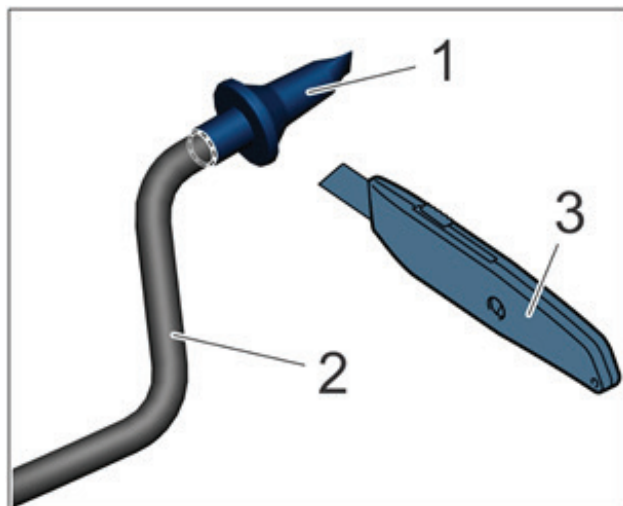

Service Information

A new water drain nozzle is available for model year 2015–2022 Macan vehicles. Please use part number **95B.877.399** when replacing the water drain nozzles.

When replacing the water drain nozzle (1), use part **95B.877.399** as the replacement part. For instruction regarding water drain sleeve replacement, please reference *WM 604855 - Replacing water drain (rear sleeve)*. Further information regarding the body water drain system can be found in *WM 60481N - Water drain*.