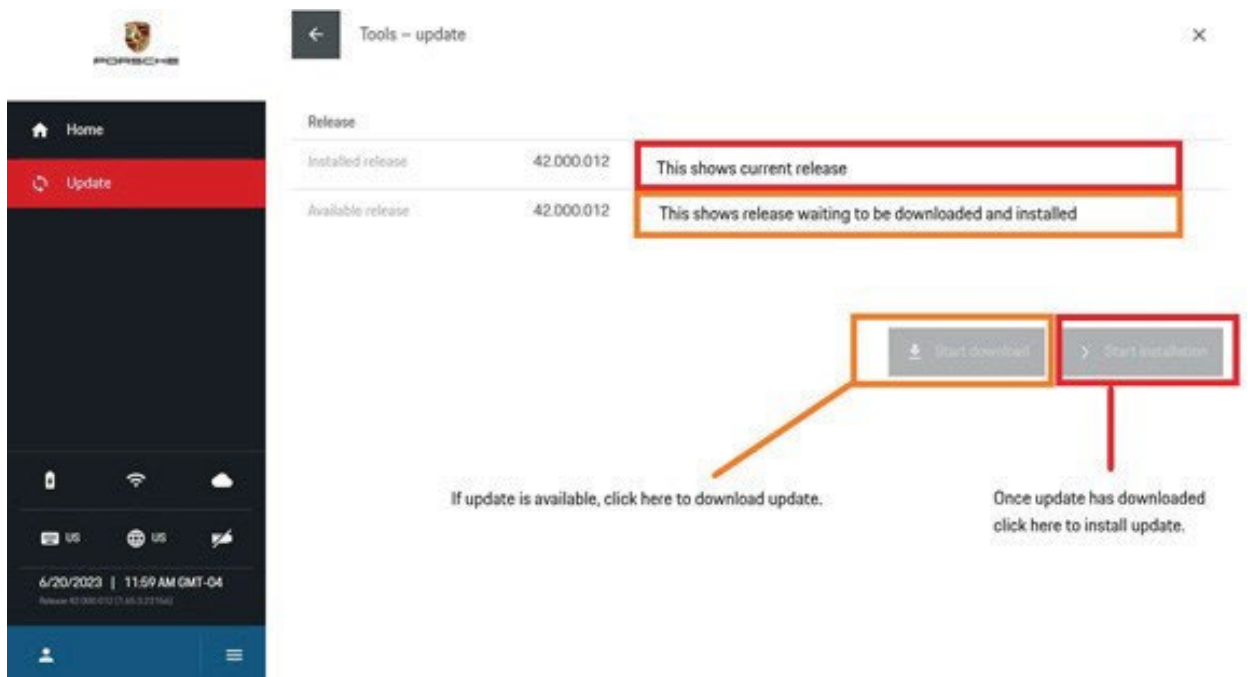

Porsche Tester IV Online Update 42.500.030

Work
Procedure:

Installation of the software update via Online Update

i Important!

The download process must be started by user once an online connection is available. Select "Update" in the "Tools" menu to view the current update availability status. If an update is shown, select "Start Download". Installation of the releases must be started manually after the download has completed by pressing the "Start installation" button. Prerequisite: PPN Porsche Tester License registration must have been carried out successfully.

1. Connect Porsche Tester IV to an external power supply and start it.
2. Start installation using menu item "Tools - Update" then select "Start Installation" on the Porsche Tester 4 user interface.
3. After successful installation, Porsche Tester IV will need to restart.
4. After the restart the update has now been completed.