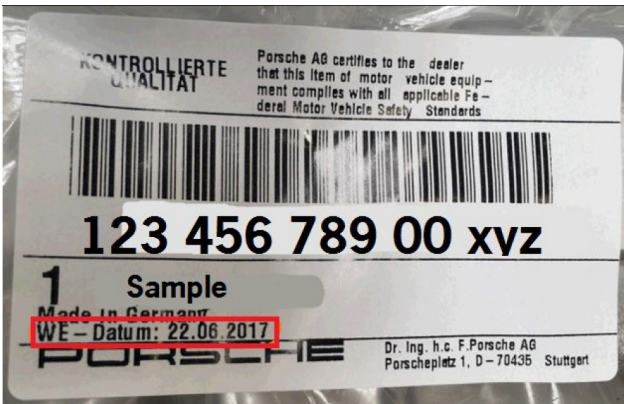

Parts Information

D666

13

Parts Withdrawal - Knock Sensor

Replaces all previous bulletin bearing this number.

Attention: Porsche Parts Managers/Parts Personnel

Porsche Cars North America requests return of the following part(s) to PCNA if in stock at your dealership:

Part Number	Description	Instructions
PAC905377A	Knock Sensor	All Parts before WE-Date 22.01.2024
OPB905377B	Knock Sensor	All Parts In Stock

To avoid restocking charges and receive full credit, follow these steps:

- Please enter a return in PPL by Sunday, March 3, 2024.
- Please use **GR13D666** as a purchase order number.
- Parts returned to PCNA without a return delivery note will be sent back to the dealer at dealer's expense.
- Return requests received after the specified return date **will not be processed** and the parts will not be accepted for return. Parts will be coded non-returnable from that date on.
- These parts must be physically returned by close of business day on **Sunday, March 10, 2024**, to your facing PDC.

Thank you for your cooperation in this matter.

Porsche Cars North America