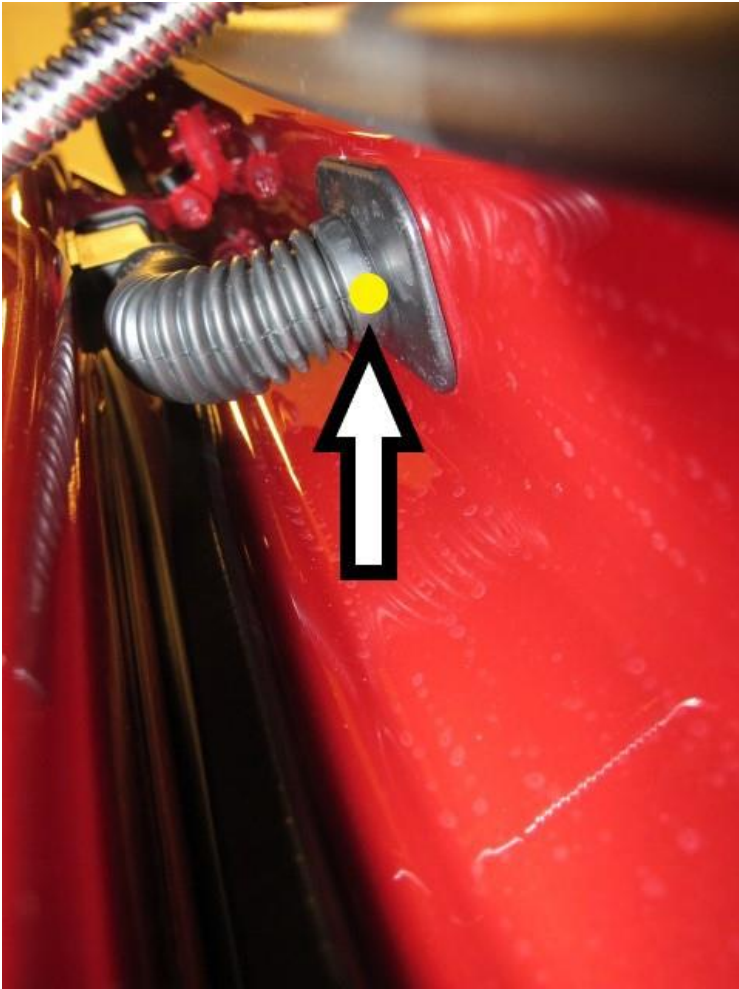

9) Apply a yellow paint completion mark on the underside of the left hand rear door harness grommet (Figure 9)

Figure 9

Identification

Yellow paint completion mark at the location shown in Figure 9

▲ Repair instructions ▲ Notes