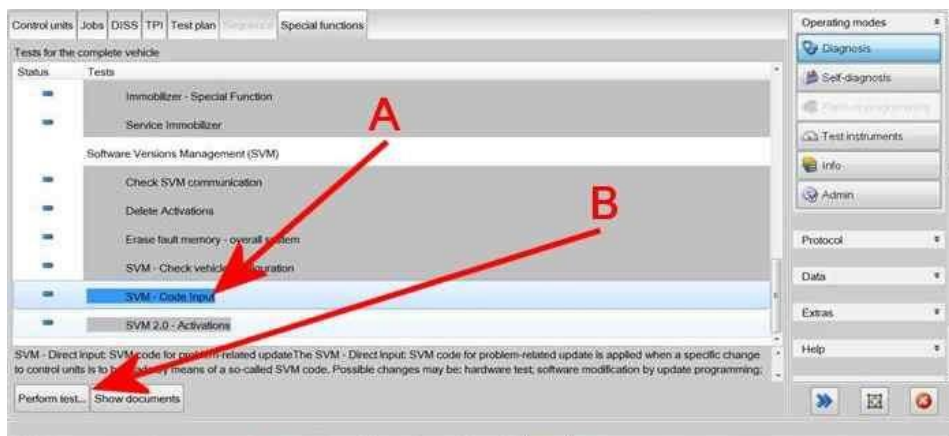

CAUTION
Software version must be at 0430 or 0440 before proceeding, in the event the Software version is 0450 the operative must go to Step 8

3) Referring to Figure 6 - Within the Special functions tab select SVM - Code Input (A) then select Perform test (B)

Figure 6

4) On the next screen enter SVM code **4V1RDOOR02** and select Adopt (Figure 7)

Figure 7

5) On the following screen, confirm the code is correct and select Yes

- All control modules will be interrogated
- The SVM action will then take place