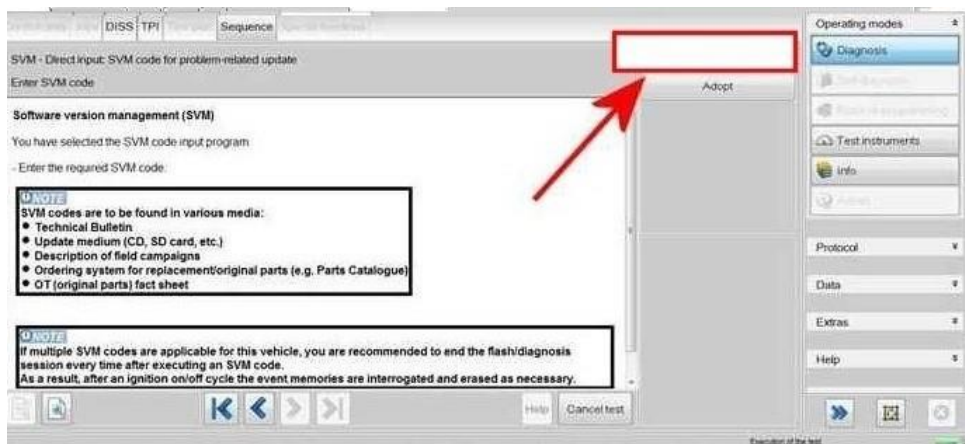

1) Referring to Figure 1 - Within the Special functions tab - Select SVM - Code Input (Point A)

- Select Perform test (Point B)

Figure 1

2) Referring to Figure 2 - Enter the SVM code 370WAD01

Figure 2

3) When prompted enter your global user ID and password