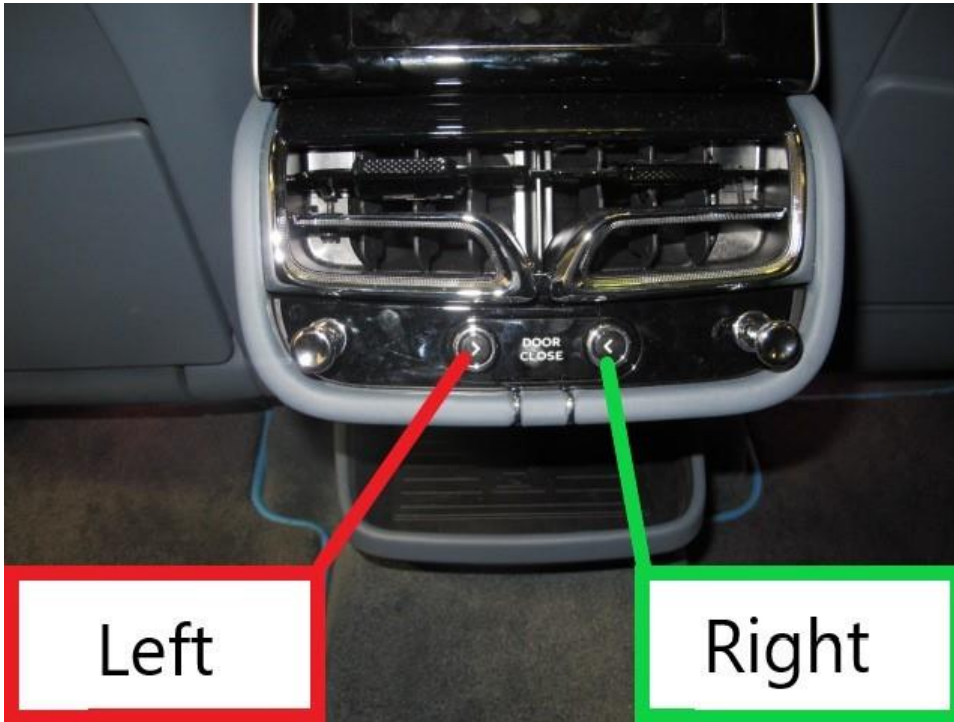

- Referring to Figure 8 - Press and hold the left DOOR CLOSE button

Figure 8

- Check the LHR door fully closes and latches (including soft close operation) without the requirement to press the button a second time
- Once fully closed/latched - Fully reopen the LHR door
- Repeat the power close operation (x2) times (x3 in total)