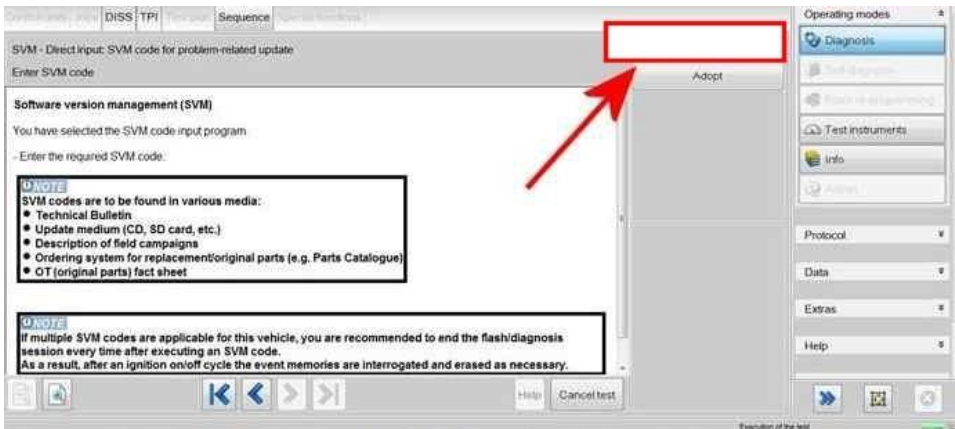

- 3) Referring to Figure 6 - Within the Special functions tab select SVM - Code Input (A) then select Perform test (B)

Figure 6

4) On the next screen enter SVM code **4V1RDOOR02** and select Adopt (Figure 7)