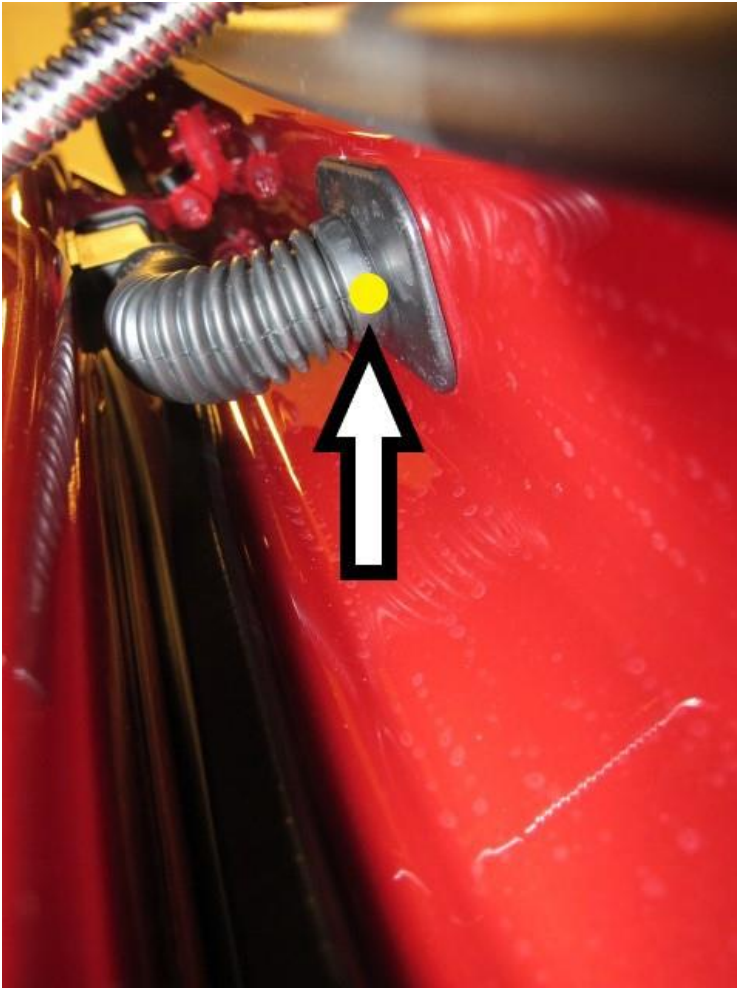

9) Apply a yellow paint completion mark on the underside of the left hand rear door harness grommet (Figure 9)

Figure 9

Identification

Yellow paint completion mark at the location shown in Figure 9

▲ Repair instructions ▲ Notes