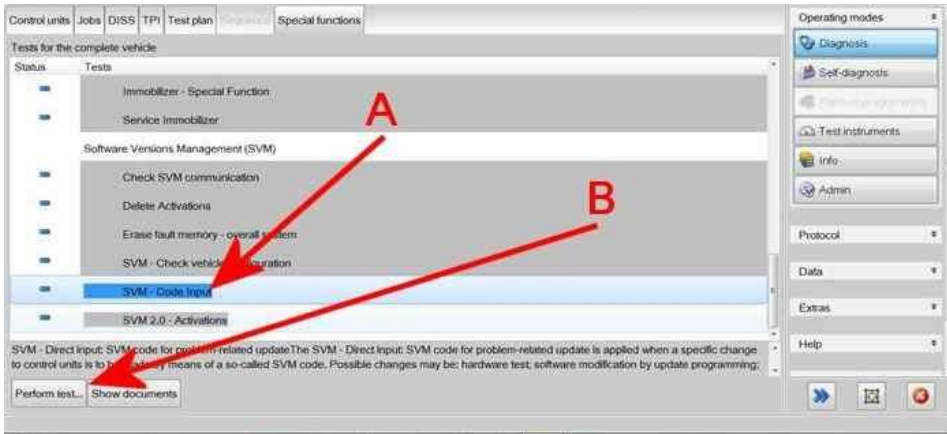

- 3) Referring to Figure 6 - Within the Special functions tab select SVM - Code Input (A) then select Perform test (B)

Figure 6

4) On the next screen enter SVM code **4V1RDOOR02** and select Adopt (Figure 7)