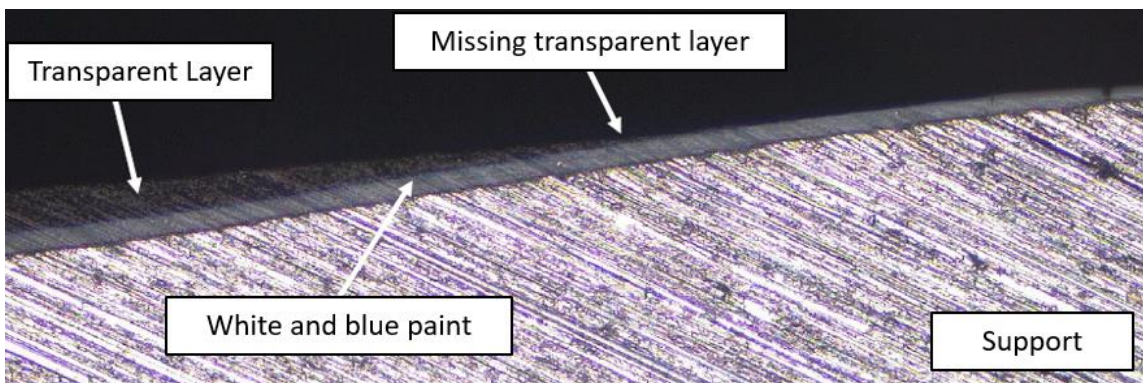

# Maserati Emblem Polishing Guidelines

DATE: February 1, 2024

Caution when using an orbital machine when polishing:

Due to anomalies found on the MASERATI oval emblems of some cars on the field, a chemical analysis of the components was performed. This applies to all Maserati vehicles equipped with the oval emblem (sedans, SUVs, cabrio, and coupé).

The result of the analysis confirmed not only a lack of the coating material but also a lack of paint caused by a polishing of the component done using an orbital polishing machine.

**For this reason, it is recommended to educate the customer to avoid the polishing of the oval emblems using an orbital polishing machine.**