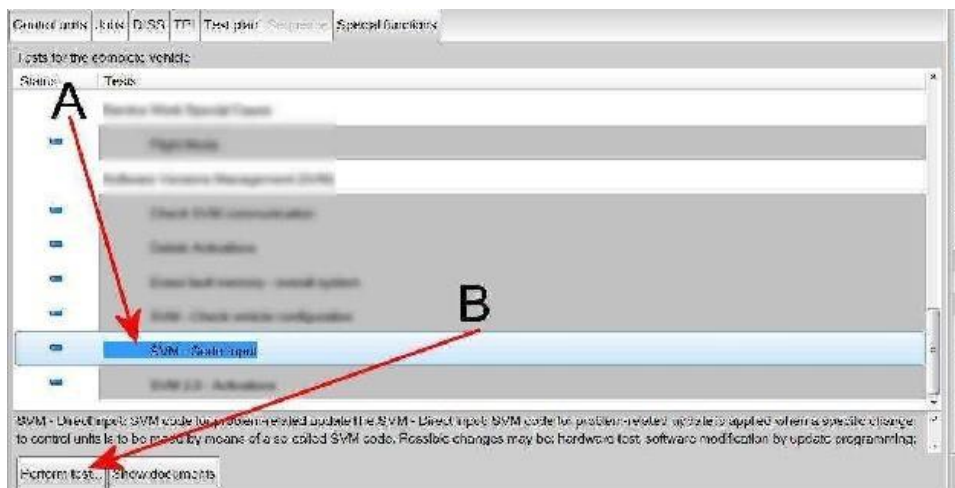

1) Referring to Figure 1 - Within the Special functions tab - Select SVM - Code Input (Point A)

- Select Perform test (Point B)

Figure 1

2) Referring to Figure 2 - Enter the SVM code 370WAD01

Figure 2

3) When prompted enter your global user ID and password