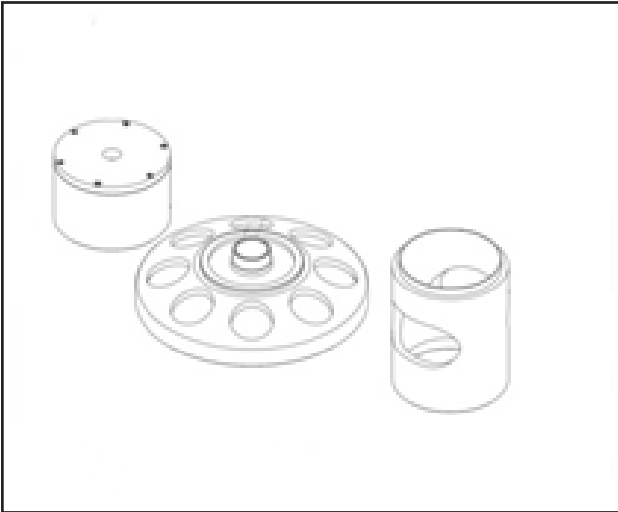

PDK Clutch Tools

Assembly tool

P90014/5 | ★★★ | $825.59*

Model lines 911, Boxster, Cayman, Panamera - from MY 2009/2010

Use Fitting the PDK gearbox clutch cover

Workshop Manual 304919

Order Number V04014014ET

Supplier Polaris (PPL)

Availability Immediate availability - Auto-Ship

Location Temp Storage in Second PORPAN MRT cabinet Dr 41-50

Note