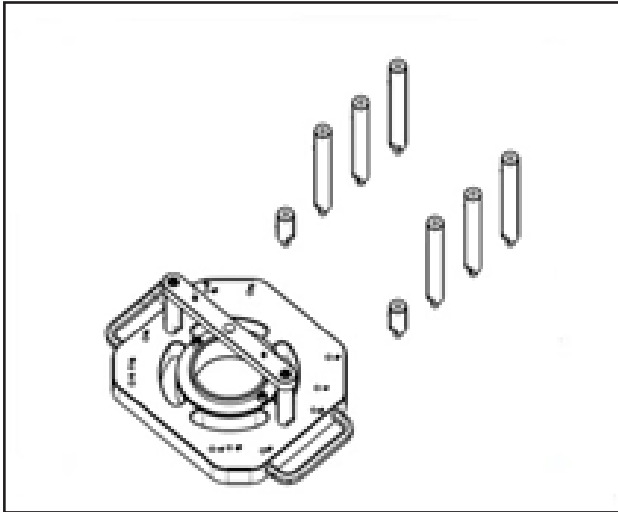

PDK Clutch Tools

Brace

P90014/1 | ★★★ | $1,134.82*

Model lines 911, Boxster, Cayman, Panamera - from MY 2009/2010

Use Fitting and removing PDK gearbox clutch unit

Workshop Manual 304919

Order Number V04014014AT

Supplier Polaris (PPL)

Availability Immediate availability - Auto-Ship

Location Temp Storage in Second PORPAN MRT cabinet Dr 41-50

Note