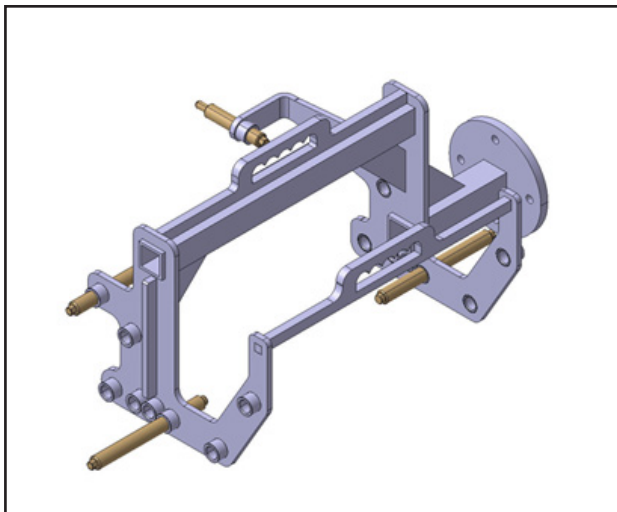

Transmission bracket

9932 | ★★ | $2,298.01*

Model lines 911, Boxster, Cayman, Panamera - from MY 2009/2010

Use Holding PDK Gearbox

Workshop Manual 304919

Order Number 00072199320

Supplier Polaris (PPL)

Availability Immediate availability - Auto-Ship

Location In-Shop Storage

Note The 9932 gearbox bracket is used in combination with the engine and gearbox bracket VAS 6095A.