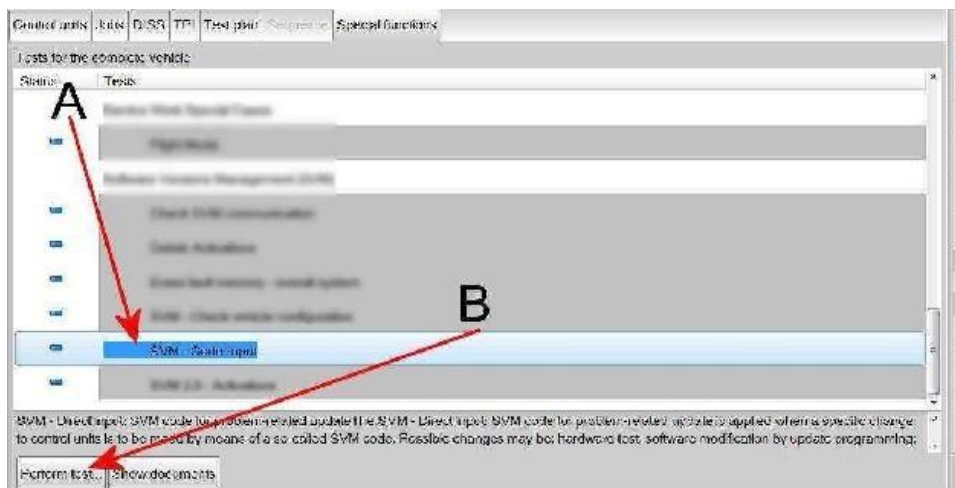

1) Referring to Figure 1 - Within the Special functions tab - Select SVM - Code Input (Point A)

- Select Perform test (Point B)

Figure 1

2) Referring to Figure 2 - Enter the SVM code 370WAD01

Figure 2

3) When prompted enter your global user ID and password

- Follow all on screen prompts to continue through the procedure, the identification data will be transferred

4) The control modules will automatically be updated one by one, starting with 00BB (Driver rear) and then 00BC (passenger rear)