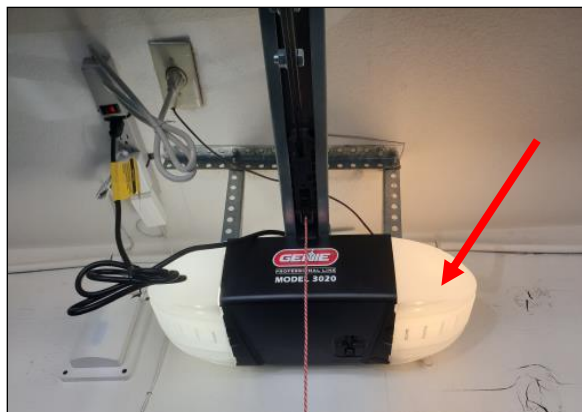

SYMPTOM:

HomeLink mirror stops working after a few days or weeks from when it was first programmed.

CAUSE:

Some garage door openers support a function called “Two Way Communication (TWC)”. The two way communication programming is different than the standard system. If the two way communication garage door opener is not properly programmed, the HomeLink mirror will lose its programming after 10 operations. The HomeLink mirror buttons may open and close the garage, but after the 10th press it will lose the programming with the garage door opener. Please contact HomeLink customer support or go to www.HomeLink.com for more detailed information related to HomeLink garage programming.

SYMPTOM:

HomeLink mirror intermittently will not close or open the garage door.

CAUSE: Certain LED Light Bulbs installed into the garage door opener can emit a certain frequency that will block the signal from the HomeLink mirror, causing the garage door to intermittently not open. Please contact HomeLink customer support for the appropriate garage door opener light bulb selection.

NOTICE

- Only troubleshoot the HomeLink mirror if there is no power to the mirror or the mirror does not turn ON.
- If there is power and the mirror turns ON, contact HomeLink customer support 1-800-355-3515 or go to www.HomeLink.com.