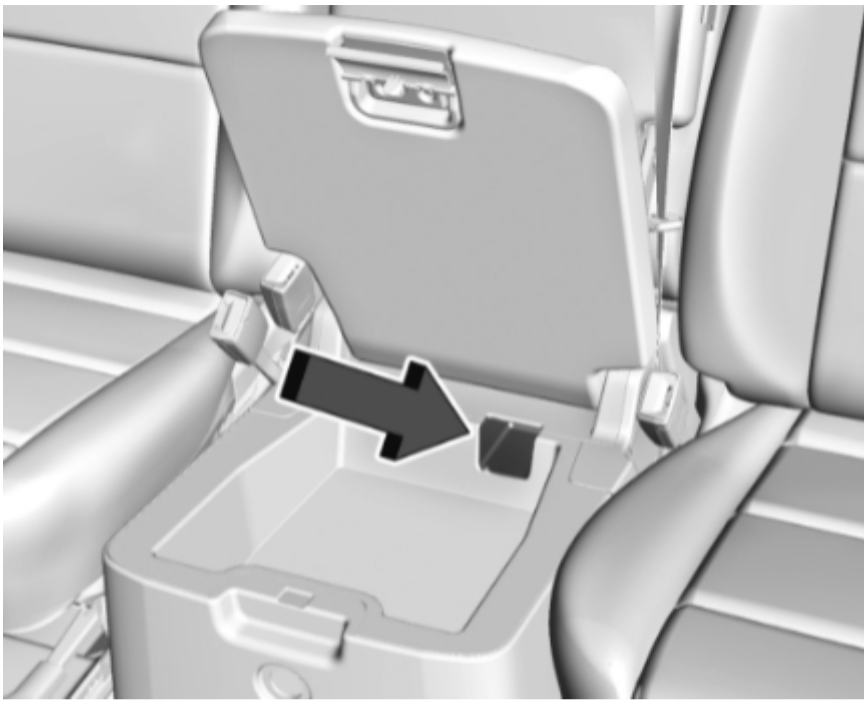

### For 2021-2024 Police Tahoe Models

The location for the fob pocket/backup antenna is located on the ledge right above the start/stop switch, as shown below. This is where the transmitter should be placed when learning new transmitters.

For 2022-2024 Silverado Police Models:

For vehicles equipped with RPO: 5Y1 then the pocket is shown below:

The location of the fob pocket/back up antenna is right above the SDM (restraint control module). Lift the flooring between the front seats to locate an indentation where the transmitter should be placed when learning new transmitters, as shown below.

**Note:** If the police vehicle has been upfitted, there may be a aftermarket center console or other items covering up this location.

For vehicles not equipped without RPO: 5Y1: The pocket is the standard center seat program location shown below: