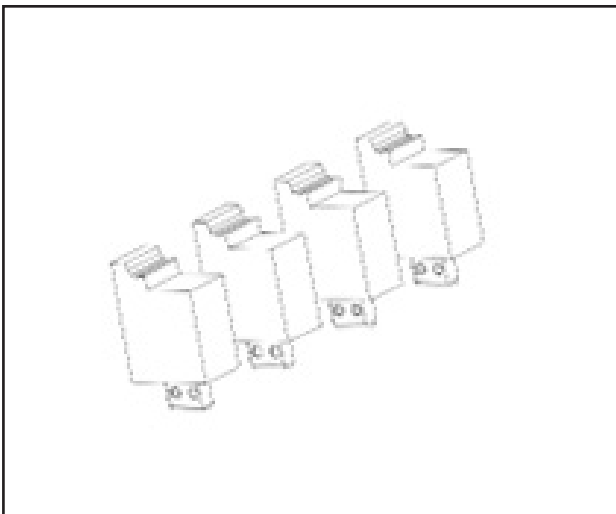

Mount

P90037/1 | ★★ | $313.96*

Model lines Cayenne (9YA, 9YB) Hybrid

Use Remove PHEV 1.5 high-voltage battery. (up to MY 23)

Workshop Manual 270819

Order Number V04014037AT

Supplier Polaris (PPL)

Availability Immediate availability - Auto-Ship

Location Temp Storage in Second PORPAN MRT cabinet Dr 41-50

Note