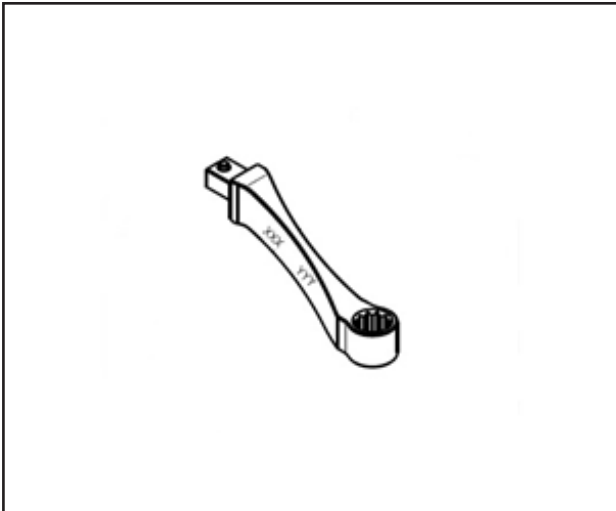

Ring wrench insert, SW13

P90021 | ★★ | $162.65*

Model lines Cayenne (9YA, 9YB)

Use Tightening screws on the pedals

Workshop Manual 461019

Order Number V04014021TT

Supplier Polaris (PPL)

Availability Immediate availability - Auto-Ship

Location Temp Storage in Second PORPAN MRT cabinet Dr 41-50

Note