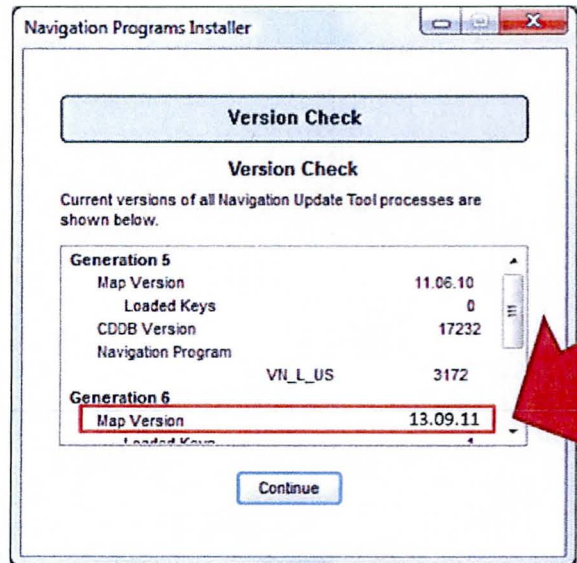

Subject

Navigation Update Tool Gen 6 Master Disk Version Change

Market

USA

Service Category

Audio/Visual/Telematics

Section

Navigation/Multi Info Display

Applicability

Generation 6 Navigation

APPLICABLE VEHICLES

2010-2012	HS250H	2010-2012	IS250C
2010-2012	ES350	2010	SC430
2010-2012	LS600H	2012	LFA
2010-2012	LS460	2010-2013	GX460
2010-2012	RX450H	2010-2012	IS250
2011-2012	CT200H	2010-2011	GS350
2010-2012	IS350	2010-2012	RX350
2010-2012	IS350C	2010-2011	GS460
2010-2011	GS450H	2010-2012	IS F
2010-2011	LX570		

CONDITION

A new 13.1 Generation 6 Navigation Update Tool Master DVD has been released. The version number has changed to **13.09.11**. The original 13.1 Generation 6 Navigation Update Tool Master DVD, version 13.09.10 is now obsolete.

RECOMMENDATIONS

- Check the current Generation 6 Map Version loaded on the Navigation Update Tool.
- Refer to L-SB-0083-13 in the Link References section below for Version Check or Master DVD Tool Loading procedure information as needed.
- Confirm the latest 13.1 Map Data(version 13.09.11) has been loaded onto the Navigation Update Tool.

LINK REFERENCES

1. [L-SB-0083-13: '10-'13 Applicable Lexus Models: HDD Navigation Map Update Process](#)