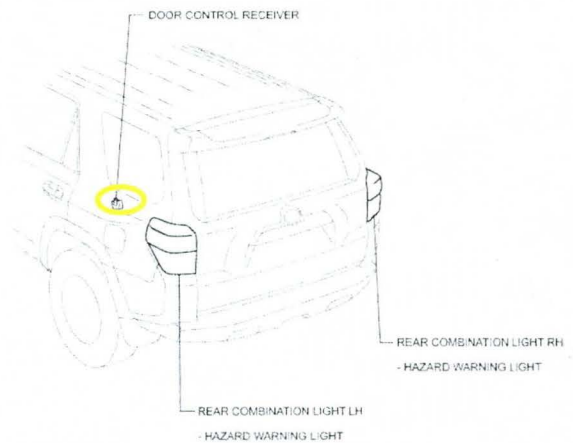

Subject

Smart Key - Replacement Parts Application

Market

USA

Applicability

2011 Prius, 4Runner, Venza

RECOMMENDATIONS

Choose Appropriate Parts:

MODEL	FM KEYS	AM KEYS	OPTION	FM RECEIVER	AM RECEIVER
Venza	89904-0T050	89904-0T070	w/o PBD	89740-0T010	89740-0T030
	89904-0T060	89904-0T080	w/PBD		
Prius	89904-47150	89904-47420	w/A/C	89740-47050	89740-47140
	89904-47230	89904-47430	w/o A/C		
4Runner	89904-35010	89904-35030	-	89740-35010	Not Available

Door Control Receiver Locations:

Prius:

4Runner:

Venza: