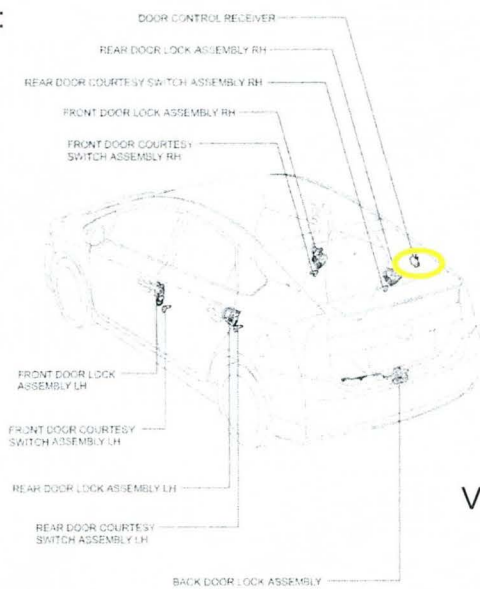

Subject

Smart Key - Replacement Parts Application

Market

USA

Applicability

2011 Prius, 4Runner, Venza

RECOMMENDATIONS

Choose Appropriate Parts:

MODEL	FM KEYS	AM KEYS	OPTION	FM RECEIVER	AM RECEIVER
Venza	89904-0T050	89904-0T070	w/o PBD	89740-0T010	89740-0T030
	89904-0T060	89904-0T080	w/PBD		
Prius	89904-47150	89904-47420	w/A/C	89740-47050	89740-47140
	89904-47230	89904-47430	w/o A/C		
4Runner	89904-35010	89904-35030	-	89740-35010	Not Available

Door Control Receiver Locations:

Prius: