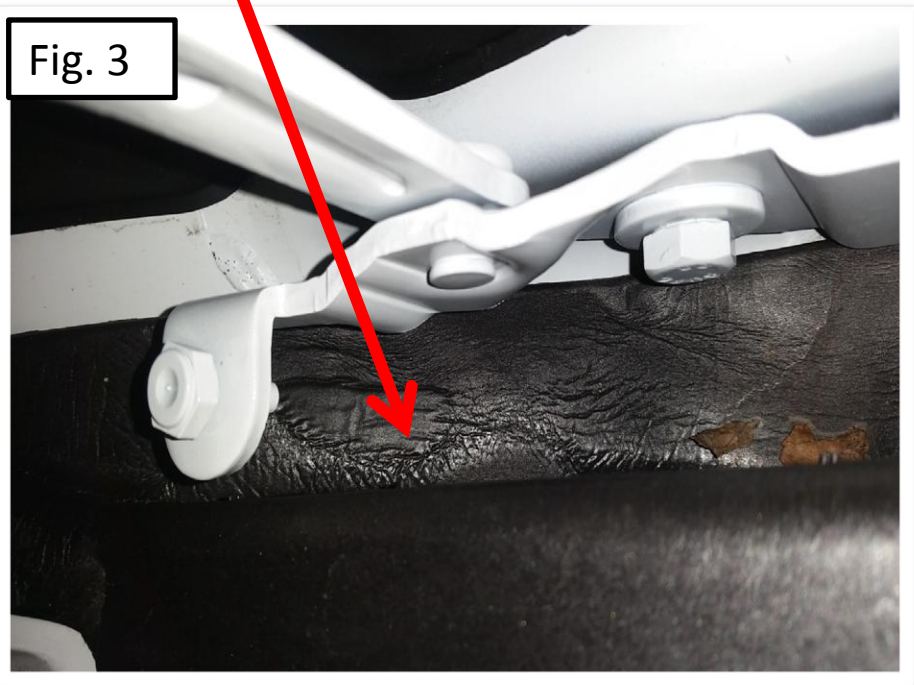

Reference	SSM72372
Models	Discovery Sport / L550
Title	L550 Discovery Sport Hood/Bonnet seals visually defective
Category	Body
Last modified	13-Aug-2015 00:00:00
Symptom	110000 Sealing
Attachments	Hood seals.pdf
Content	<p>Issue: Retailers are replacing hood/bonnet seals (see Fig.1 & 2 of attached illustrations) that are visually different between left and right hand side.</p> <p>Affected part numbers are:</p> <ul style="list-style-type: none">• LR076984• LR076973 <p>Cause: One seal appears to be damaged (Fig. 3) when compared to the other (Fig. 4). It appears deformed in shape, with wrinkles/creases (Fig. 3).</p> <p>Action: The physical characteristics are not impaired by this visual difference therefore the seal(s) do NOT require replacing.</p>

Fig. 1

Fig. 2

Fig. 3

Fig. 4