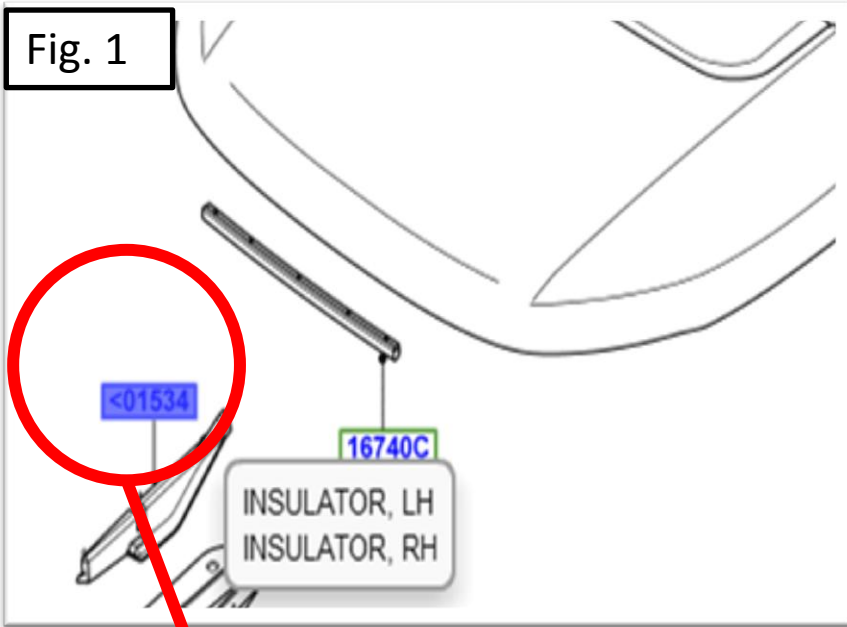

Reference	SSM72372
Models	Discovery Sport / L550
Title	L550 Discovery Sport Hood/Bonnet seals visually defective
Category	Body
Last modified	13-Aug-2015 00:00:00
Symptom	110000 Sealing
Attachments	Hood seals.pdf
Content	<p>Issue: Retailers are replacing hood/bonnet seals (see Fig.1 & 2 of attached illustrations) that are visually different between left and right hand side.</p> <p>Affected part numbers are:</p> <ul style="list-style-type: none">• LR076984• LR076973 <p>Cause: One seal appears to be damaged (Fig. 3) when compared to the other (Fig. 4). It appears deformed in shape, with wrinkles/creases (Fig. 3).</p> <p>Action: The physical characteristics are not impaired by this visual difference therefore the seal(s) do NOT require replacing.</p>

Fig. 1

Fig. 2

Fig. 3

Fig. 4