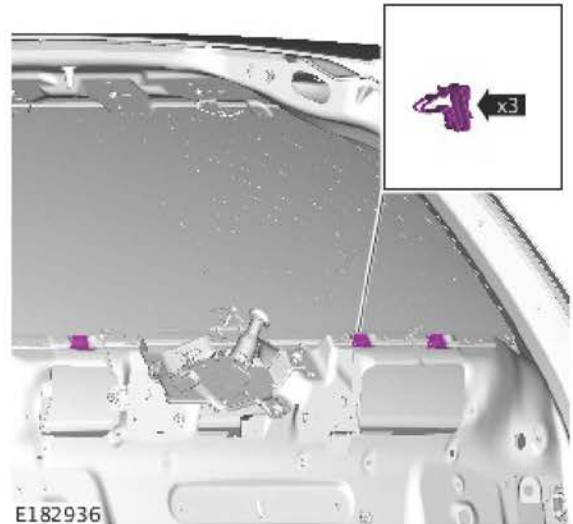

NOTE: DDW requires the use of causal part numbers. Labor only claims must show the causal part number with a quantity of zero.

DESCRIPTION	SRO	TIME (HOURS)	CONDITION CODE	CAUSAL PART
Tailgate trim panel - Remove and install	76.34.04.99	0.4	24	LR075425

NOTE: Normal Warranty procedures apply.

SERVICE INSTRUCTION:

1Component location.

E182913

2 Remove the tailgate trim panel, (see TOPIx Workshop Manual, section 501-05: Interior Trim and Ornamentation).

3  **NOTE: the three tailgate clips must be centralized and pushed fully onto the tailgate.**

Install the three new tailgate trim panel clips to the tailgate.

E182936

4  **NOTE: the tailgate trim panel clips must be installed into the tailgate in the order shown.**

Install the tailgate trim panel, (see TOPIx Workshop Manual section 501-05: Interior Trim and Ornamentation).