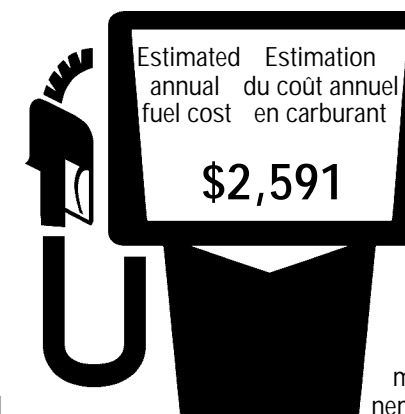

* Whichever comes first. Some conditions may apply.†The 5-year/100,000-kilometre Powertrain Limited Warranty does not apply to vehicles sold for certain commercial uses. See your retailer for full details.

Attention:

Fuel economy ratings on EnerGuide labels for 2015 models have been calculated using a NEW Government of Canada test method. This NEW test method will apply to all 2015 model year vehicles sold in Canada.

For more information please visit the Government of Canada website: www.vehicles.nrcan.gc.ca

ENERGUIDE

Ask your dealer for the FUEL CONSUMPTION GUIDE or call 1-800-387-2000.

CITY / VILLE*
11.4 25
L/100 km mi/gal

*Ratings reflect NEW test methods vehicles.nrcan.gc.ca

Estimated annual fuel cost $2,591

Canada

HIGHWAY / ROUTE*
8.7 32
L/100 km mi/gal

*Les cotes reflètent des NOUVELLES méthodes d'essai vehicules.nrcan.gc.ca

These estimates are based on the Government of Canada's approved criteria and testing methods. The actual fuel consumption of this vehicle may vary. Refer to the Fuel Consumption Guide.

Données obtenues selon les critères et méthodes d'essais approuvés par le Gouvernement du Canada. La consommation réelle de carburant de ce véhicule peut varier. Consultez le Guide de consommation de carburant.

Demandez le GUIDE DE CONSOMMATION DE CARBURANT à votre concessionnaire ou composez le 1-800-387-2000.