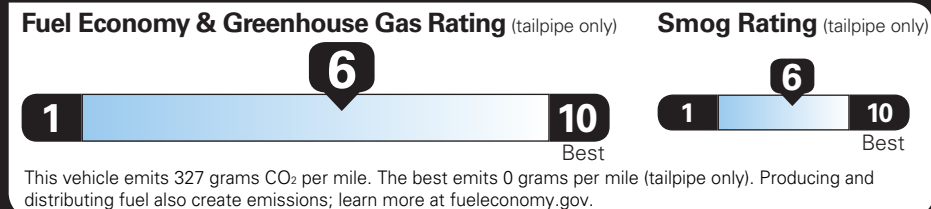

EPA DOT Fuel Economy and Environment

Gasoline Vehicle

Fuel Economy
27 MPG
combined city/hwy
3.7 gallons per 100 miles

Compact cars range from 14 to 119 MPG. The best vehicle rates 136 MPGe.

23 city
34 highway

You spend $1,500 more in fuel costs over 5 years compared to the average new vehicle.

Annual fuel COST $1,800