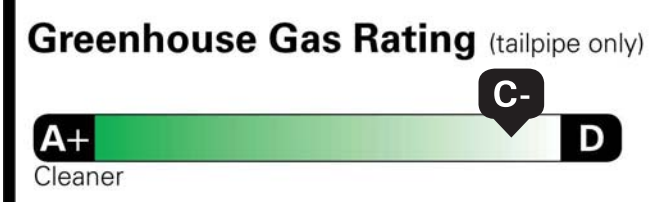

California Air Resources Board Diesel Vehicle

Environmental Performance

These ratings are not directly comparable to the U.S. EPA/DOT light-duty vehicle label ratings. For information on how to compare, please see www.arb.ca.gov/ep_label.

Protect the environment. Choose vehicles with **higher ratings**:

Vehicle emissions are a primary contributor to climate change and smog. Ratings are determined by the California Air Resources Board based on this vehicle's measured emissions.