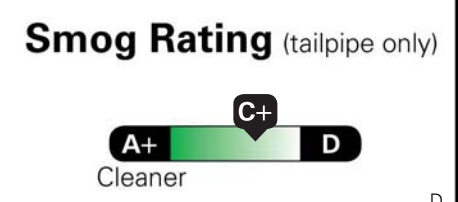

California Air Resources Board Diesel Vehicle

Environmental Performance

These ratings are not directly comparable to the U.S. EPA/DOT light-duty vehicle label ratings. For information on how to compare, please see www.arb.ca.gov/ep_label.

Protect the environment. Choose vehicles with **higher ratings**:

Vehicle emissions are a primary contributor to climate change and smog. Ratings are determined by the California Air Resources Board based on this vehicle's measured emissions.