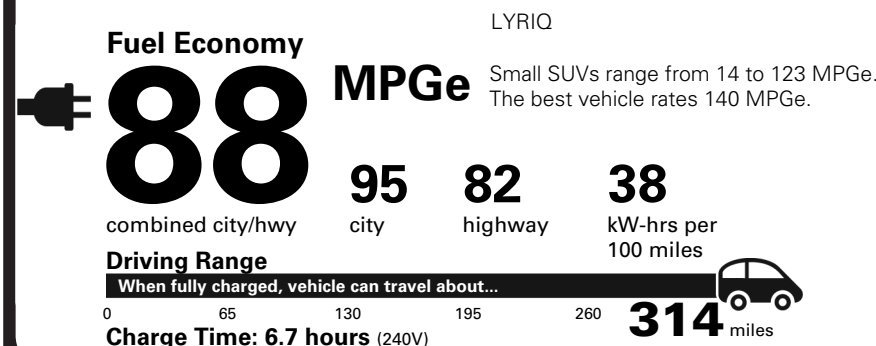

MANUFACTURER'S SUGGESTED RETAIL PRICE

STANDARD VEHICLE PRICE \$66,095.00

OPTIONS & PRICING

OPTIONS INSTALLED BY THE MANUFACTURER (MAY REPLACE STANDARD EQUIPMENT SHOWN)

CHARGING MODULE, 19.2 KW AC	1,480.00
EMERALD LAKE METALLIC	625.00
BATTERY PACK ORIGIN US	INC.

TOTAL OPTIONS	\$2,105.00
TOTAL VEHICLE & OPTIONS	\$68,200.00
DESTINATION CHARGE	1,395.00

TOTAL VEHICLE PRICE* \$69,595.00

EPA DOT Fuel Economy and Environment

Electric Vehicle

You save \$5,500
in fuel costs over 5 years compared to the average new vehicle.