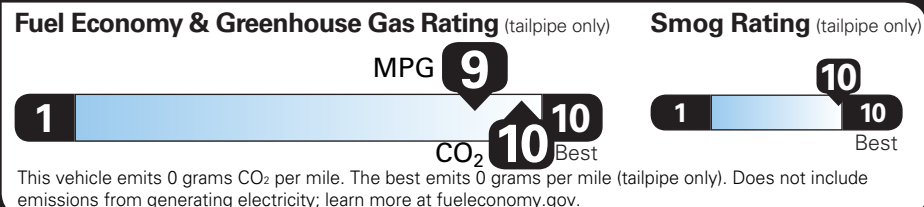

Actual results will vary for many reasons, including driving conditions and how you drive and maintain your vehicle. The average new vehicle gets 28 MPG and costs $9,750 to fuel over 5 years. Cost estimates are based on 15,000 miles per year at $0.15 per kW-hr. MPGe is miles per gasoline gallon equivalent. Vehicle emissions are a significant cause of climate change and smog.

fuel economy.gov

Calculate personalized estimates and compare vehicles

Equipped with the safety and security of OnStar®

Visit onstar.com for details.

onstar.com/privacy

ORDER NO CMBNJF SALES CODE E
SALES MODEL CODE 6MC26
DEALER NO 38306
FINAL ASSEMBLY:
SPRING HILL, TN U.S.A.

VIN 1GYKPVVK4RZ112907 REISSUE

DEALER TO WHOM DELIVERED
CADILLAC OF BELLEVUE
PO BOX 426
BELLEVUE, WA 98009