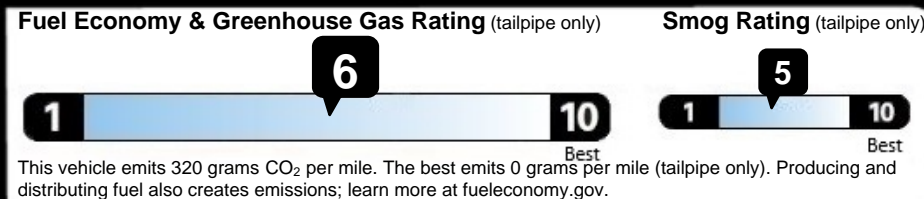

LIMITED WARRANTY/ROADSIDE ASSISTANCE

3 Years / 36,000 Miles Basic
5 Years / 60,000 Miles Powertrain
5 Years / Unlimited Mileage Rust Perforation
3 Years / 36,000 24/7 Roadside Assistance
See Owner Info Kit&Warranty For Details

OPTIONAL EQUIPMENT AND OTHER ITEMS

Manufacturer's Suggested Retail Price	$32,845.00
Exterior Color: Ice Silver Metallic	
Full Tank of Gas	INCLD
Option Package: 24	$2,150.00
SUBARU STARLINK 8.0" Multimedia Navigation System: Multi-Touch High Resolution Display, SiriusXM Traffic & TravelLink 3 Years Free, Over the Air (OTA) Map Update Program 3 Years Free	
Reverse Automatic Braking System	
High Beam Assist	
LED Steering Responsive Headlights	
Power Moonroof w/ Slide and Tilt	
Popular Package #2	$867.00
Splash Guards	
Rear Seat Back Protector	
LED Map and Dome Lights	
Rear Bumper Cover	
All-Weather Floor Liners	
Ext Auto Dim Mirror	
Rear Cargo Net	$78.00

EPA DOT Fuel Economy and Environment

Gasoline Vehicle

Fuel Economy
28 **MPG** Small SUVs range from 18 to 120 MPG. The best vehicle rates 136 MPGe.
25 city 32 highway
3.6 gallons per 100 miles

You save $250
in fuel costs over 5 years
compared to the average new vehicle.

Annual fuel cost
$1,350

Actual results will vary for many reasons, including driving conditions and how you drive and maintain your vehicle. The average new vehicle gets 27 MPG and costs $7,000 to fuel over 5 years. Cost estimates are based on 15,000 miles per year at $2.55 per gallon. MPGe is miles per gallon equivalent. Vehicle emissions are a significant cause of climate change and smog.

fuel economy.gov

Calculate personalized estimates and compare vehicles

PARTS CONTENT INFORMATION
FOR VEHICLES IN THIS CARLINE:
U.S./CANADIAN PARTS CONTENT: 45%
MAJOR SOURCES OF FOREIGN PARTS CONTENT: JAPAN: 35%
FOR THIS VEHICLE:
FINAL ASSEMBLY POINT: Lafayette, IN
COUNTRY OF ORIGIN: JAPAN
ENGINE: JAPAN
TRANSMISSION: JAPAN

Note: Parts content does not include final assembly, distribution, or other non-parts costs.

Destination and Delivery $975.00
Total Suggested Retail Price **$36,915.00**

Privacy Notice www.subaru.com/company/privacy.html

*iPod is a registered trademark of Apple Inc. harman/kardon is a registered trademark of Harman International Industries, Inc. Bluetooth is a registered trademark of Bluetooth SIG, Inc. TomTom is a registered trademark of TomTom International B.V. Corporation. TORSEN is a registered trademark of JTEKT Torsen North America Inc.

THIS LABEL HAS BEEN APPLIED PURSUANT TO FEDERAL LAW, DO NOT REMOVE OR ALTER PRIOR TO THE DELIVERY TO THE ULTIMATE PURCHASER.